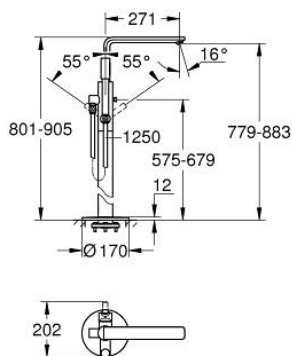

23 792 001 LINEARE SINGLE-LEVER BATH MIXER 1/2" FLOOR MOUNTED

PRODUCT DESCRIPTION

- Colour: chrome
- for use with rough-in set 45 984
- without floor installation plate
- GROHE SilkMove 35 mm ceramic cartridge
- with temperature limiter
- GROHE LongLife finish
- automatic diverter: bath/shower
- spout with mousseur
- projection 271 mm
- integrated non-return valve in shower outlet 1/2"
- with shower holder
- metal stick hand shower
- shower hose 1250 mm
- Protected against backflow
- minimum pressure 1,0 bar

23 792 001 LINEARE SINGLE-LEVER BATH MIXER 1/2" FLOOR MOUNTED

SPARE PARTS, July 2016 – now

- 1: Lever (Spare part-nr. 46983000)
- 2: Cartridge (Spare part-nr. 46374000)
- 3: Mousseur (Spare part-nr. 13941000)
- 4: Dirt strainer (Spare part-nr. 0700200M)
- 5: Diverter knob (Spare part-nr. 64989000)
- 6: Diverter (Spare part-nr. 65655000)
- 7: Non-return valve (Spare part-nr. 08565000)