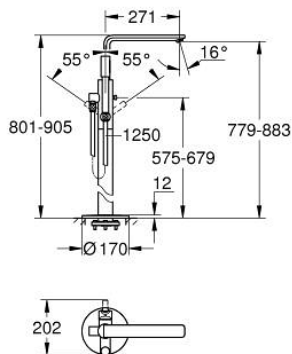

23 792 001 LINEARE SINGLE-LEVER BATH MIXER 1/2" FLOOR MOUNTED

PRODUCT DESCRIPTION

- Colour: chrome
- for use with rough-in set 45 984
- without rough-in set (sold separately)
- GROHE SilkMove 35 mm ceramic cartridge
- with temperature limiter
- GROHE LongLife finish
- automatic diverter: bath/shower
- spout with mousseur
- projection 271 mm
- integrated non-return valve in the shower outlet 1/2"
- with shower holder
- metal stick hand shower
- shower hose 1250 mm
- protected against backflow
- min. recommended pressure 1.0 bar

23 792 001 LINEARE SINGLE-LEVER BATH MIXER 1/2" FLOOR MOUNTED

SPARE PARTS, 7月 2016 – now

- 1: Lever (Spare part-nr. 46983000)
- 2: Cartridge (Spare part-nr. 46374000)
- 3: Mousseur (Spare part-nr. 13941000)
- 4: Dirt strainer (Spare part-nr. 0700200M)
- 5: Diverter knob (Spare part-nr. 64989000)
- 6: Diverter (Spare part-nr. 65655000)
- 7: Non-return valve (Spare part-nr. 08565000)