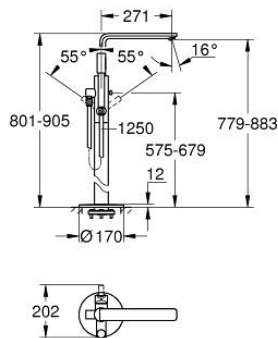

23 792 AL1 LINEARE SINGLE-LEVER BATH MIXER 1/2" FLOOR MOUNTED

PRODUCT DESCRIPTION

- Colour: brushed hard graphite
- for use with rough-in set 45 984
- without floor installation plate
- GROHE SilkMove 35 mm ceramic cartridge
- with temperature limiter
- GROHE LongLife finish
- automatic diverter: bath/shower
- swivel spout with mousseur and stop limiter
- projection 271 mm
- integrated non-return valve in shower outlet 1/2"
- with shower holder
- metal stick hand shower
- shower hose 1250 mm
- Protected against backflow
- minimum pressure 1,0 bar

23 792 AL1 LINEARE SINGLE-LEVER BATH MIXER 1/2" FLOOR MOUNTED

SPARE PARTS, March 2019 – now

- 1: Lever (Spare part-nr. 46983AL0)
- 2: Cartridge (Spare part-nr. 46374000)
- 3: Mousseur (Spare part-nr. 13941AL0)
- 4: Dirt strainer (Spare part-nr. 0700200M)
- 5: Diverter knob (Spare part-nr. 64989AL0)
- 6: Diverter (Spare part-nr. 65655AL0)
- 7: Non-return valve (Spare part-nr. 08565000)