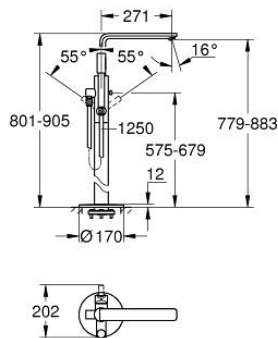

23 792 DC1 LINEARE SINGLE-LEVER BATH MIXER 1/2" FLOOR MOUNTED

PRODUCT DESCRIPTION

- Colour: Supersteel
- for use with rough-in set 45 984
- without floor installation plate
- GROHE SilkMove 35 mm ceramic cartridge
- with temperature limiter
- GROHE LongLife finish
- automatic diverter: bath/shower
- swivel spout with mousseur and stop limiter
- projection 271 mm
- integrated non-return valve in shower outlet 1/2"
- with shower holder
- metal stick hand shower
- shower hose 1250 mm
- Protected against backflow
- minimum pressure 1,0 bar

23 792 DC1 LINEARE SINGLE-LEVER BATH MIXER 1/2" FLOOR MOUNTED

SPARE PARTS, September 2016 – now

- 1: Lever (Spare part-nr. 46983DC0)
- 2: Cartridge (Spare part-nr. 46374000)
- 3: Mousseur (Spare part-nr. 13941DC0)
- 4: Dirt strainer (Spare part-nr. 0700200M)
- 5: Diverter knob (Spare part-nr. 64989DC0)
- 6: Diverter (Spare part-nr. 65655DC0)
- 7: Non-return valve (Spare part-nr. 08565000)