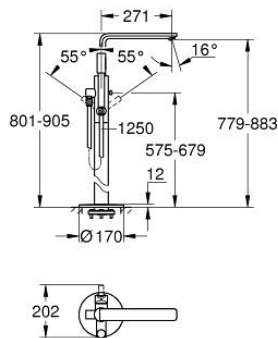

23 792 DC1 LINEARE SINGLE-LEVER BATH MIXER 1/2" FLOOR MOUNTED

PRODUCT DESCRIPTION

- Colour: supersteel
- for use with rough-in set 45 984
- without rough-in set (sold separately)
- GROHE SilkMove 35 mm ceramic cartridge
- with temperature limiter
- GROHE LongLife finish
- automatic diverter: bath/shower
- swivel spout with mousseur and stop limiter
- projection 271 mm
- integrated non-return valve in the shower outlet 1/2"
- with shower holder
- metal stick hand shower
- shower hose 1250 mm
- protected against backflow
- min. recommended pressure 1.0 bar

23 792 DC1 LINEARE SINGLE-LEVER BATH MIXER 1/2" FLOOR MOUNTED

SPARE PARTS, 9月 2016 – now

- 1: Lever (Spare part-nr. 46983DC0)
- 2: Cartridge (Spare part-nr. 46374000)
- 3: Mousseur (Spare part-nr. 13941DC0)
- 4: Dirt strainer (Spare part-nr. 0700200M)
- 5: Diverter knob (Spare part-nr. 64989DC0)
- 6: Diverter (Spare part-nr. 65655DC0)
- 7: Non-return valve (Spare part-nr. 08565000)