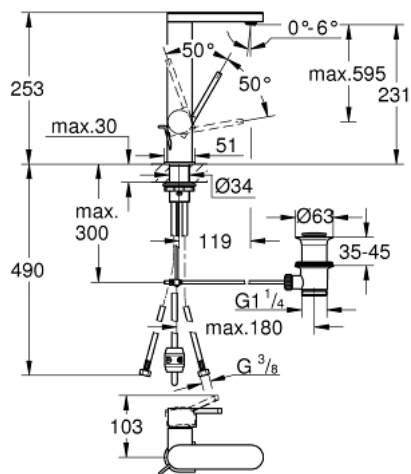

23 843 003 **GROHE PLUS SINGLE-LEVER BASIN MIXER 1/2"**
L-SIZE

PRODUCT DESCRIPTION

- Colour: chrome
- single hole installation
- metal lever
- GROHE SilkMove 28 mm ceramic cartridge
- with temperature limiter
- GROHE LongLife finish
- GROHE EcoJoy - less water, perfect flow
- maximum flow rate (at 3 bar): 5 l/min
- SpeedClean Mousseur
- GROHE AquaGuide adjustable mousseur
- rapid-installation-system
- pull out spout
- Easy Docking Function guarantees easy retraction and smooth docking back to the starting position
- pop-up waste set 1 1/4"
- flexible connection hoses

23 843 003 **GROHE PLUS SINGLE-LEVER BASIN MIXER 1/2"**
L-SIZE

SPARE PARTS, April 2018 – now

- 1: Cartridge (Spare part-nr. 46963000)
 - 2: Pull out shower (Spare part-nr. 48454000)
 - 2.1: flow control (Spare part-nr. 1137059990)
 - 3: Pop-up rod (Spare part-nr. 46739000)
 - 4: Shank fastening assembly (Spare part-nr. 48384000)
 - 5: Pop-up waste set 1 1/4" (Spare part-nr. 28910000)
 - 5.1: Plug (Spare part-nr. 07182000)
 - 5.2: Eccentric rod (Spare part-nr. 07052000)
 - 6: Hose for sink mixer with pull-out dual spray or mousseur (Spare part-nr. 48293000)
 - 7: Eccentric rod (Spare part-nr. 07341000)*
- * Optional accessories