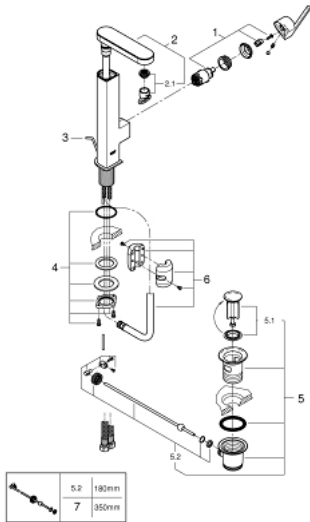

23 843 003 **GROHE PLUS SINGLE-LEVER BASIN MIXER 1/2"**
L-SIZE

PRODUCT DESCRIPTION

- Colour: chrome
- single hole installation
- metal lever
- GROHE SilkMove 28 mm ceramic cartridge
- with temperature limiter
- GROHE LongLife finish
- GROHE EcoJoy - less water, perfect flow
- maximum flow rate (at 3 bar): 5 l/min
- SpeedClean Mousseur
- GROHE AquaGuide adjustable mousseur
- rapid-installation-system
- pull out spout
- Easy Docking Function guarantees easy retraction and smooth docking back to the starting position
- pop-up waste set 1 1/4"
- flexible connection hoses

23 843 003 **GROHE PLUS SINGLE-LEVER BASIN MIXER 1/2"**
L-SIZE

SPARE PARTS, April 2018 – now

- 1: Cartridge (Spare part-nr. 46963000)
 - 2: Pull out shower (Spare part-nr. 48454000)
 - 2.1: flow control (Spare part-nr. 1137059990)
 - 3: Pop-up rod (Spare part-nr. 46739000)
 - 4: Shank fastening assembly (Spare part-nr. 48384000)
 - 5: Pop-up waste set 1 1/4" (Spare part-nr. 28910000)
 - 5.1: Plug (Spare part-nr. 07182000)
 - 5.2: Eccentric rod (Spare part-nr. 07052000)
 - 6: Hose for sink mixer with pull-out dual spray or mousseur (Spare part-nr. 48293000)
 - 7: Eccentric rod (Spare part-nr. 07341000)*
- * Optional accessories