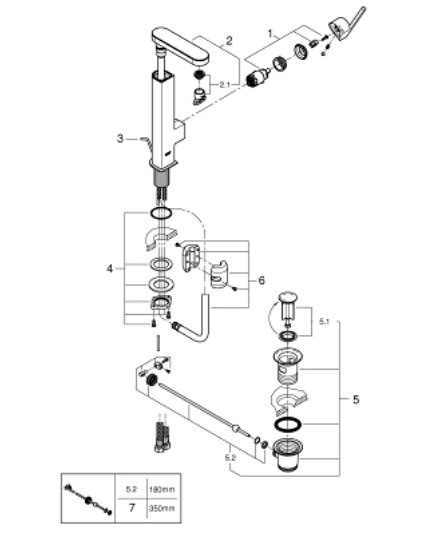

23 843 003 **GROHE PLUS SINGLE-LEVER BASIN MIXER 1/2"**
L-SIZE

PRODUCT DESCRIPTION

- Colour: chrome
- single hole installation
- metal lever
- GROHE SilkMove 28 mm ceramic cartridge
- with temperature limiter
- GROHE LongLife finish
- GROHE EcoJoy - Less water, perfect flow
- maximum flow rate (at 3 bar): 5 l/min
- SpeedClean mousseur
- GROHE AquaGuide adjustable mousseur
- rapid installation system
- pull out spout
- Easy Docking Function guarantees easy retraction and smooth docking back to the starting position
- pop-up waste set 1 1/4"
- flexible connection hoses

23 843 003 GROHE PLUS SINGLE-LEVER BASIN MIXER 1/2" L-SIZE

SPARE PARTS, 4月 2018 – now

- 1: Cartridge (Spare part-nr. 46963000)
 - 2: Pull out shower (Spare part-nr. 48454000)
 - 2.1: flow control (Spare part-nr. 1137059990)
 - 3: Pop-up rod (Spare part-nr. 46739000)
 - 4: Shank fastening assembly (Spare part-nr. 48384000)
 - 5: Waste set 1 1/4" (Spare part-nr. 28910000)
 - 5.1: Plug (Spare part-nr. 07182000)
 - 5.2: Eccentric rod (Spare part-nr. 07052000)
 - 6: Hose for sink mixer with pull-out dual spray or mousseur (Spare part-nr. 48293000)
 - 7: Eccentric rod (Spare part-nr. 07341000)*
- * Optional accessories