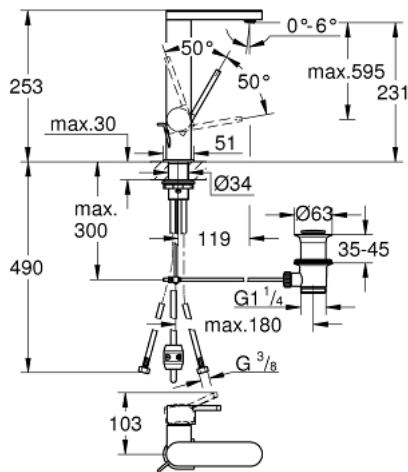

23 843 003 **GROHE PLUS SINGLE-LEVER BASIN MIXER 1/2"**
L-SIZE

PRODUCT DESCRIPTION

- Colour: chrome
- single hole installation
- metal lever
- GROHE SilkMove 28 mm ceramic cartridge
- with temperature limiter
- GROHE LongLife finish
- GROHE EcoJoy - Less water, perfect flow
- maximum flow rate (at 3 bar): 5 l/min
- SpeedClean mousseur
- GROHE AquaGuide adjustable mousseur
- rapid installation system
- pull out spout
- Easy Docking Function guarantees easy retraction and smooth docking back to the starting position
- pop-up waste set 1 1/4"
- flexible connection hoses

23 843 003 GROHE PLUS SINGLE-LEVER BASIN MIXER 1/2" L-SIZE

SPARE PARTS, 4月 2018 – now

- 1: Cartridge (Spare part-nr. 46963000)
 - 2: Pull out shower (Spare part-nr. 48454000)
 - 2.1: flow control (Spare part-nr. 1137059990)
 - 3: Pop-up rod (Spare part-nr. 46739000)
 - 4: Shank fastening assembly (Spare part-nr. 48384000)
 - 5: Waste set 1 1/4" (Spare part-nr. 28910000)
 - 5.1: Plug (Spare part-nr. 07182000)
 - 5.2: Eccentric rod (Spare part-nr. 07052000)
 - 6: Hose for sink mixer with pull-out dual spray or mousseur (Spare part-nr. 48293000)
 - 7: Eccentric rod (Spare part-nr. 07341000)*
- * Optional accessories