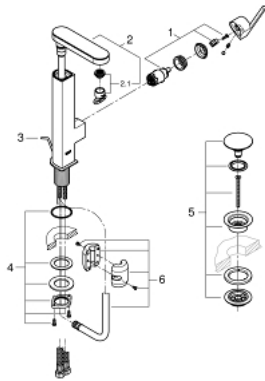

23 844 003 **GROHE PLUS SINGLE-LEVER BASIN MIXER 1/2"**
L-SIZE

PRODUCT DESCRIPTION

- Colour: chrome
- single hole installation
- metal lever
- GROHE SilkMove 28 mm ceramic cartridge
- with temperature limiter
- GROHE LongLife finish
- GROHE EcoJoy - less water, perfect flow
- maximum flow rate (at 3 bar): 5 l/min
- SpeedClean Mousseur
- GROHE AquaGuide adjustable mousseur
- rapid-installation-system
- pull out spout
- Easy Docking Function guarantees easy retraction and smooth docking back to the starting position
- smooth body with push-open waste set 1 1/4"
- flexible connection hoses

23 844 003 **GROHE PLUS SINGLE-LEVER BASIN MIXER 1/2"**
L-SIZE

SPARE PARTS, April 2018 – now

- 1: Cartridge (Spare part-nr. 46963000)
- 2: Pull out shower (Spare part-nr. 48454000)
- 2.1: flow control (Spare part-nr. 1137059990)
- 3: Pop-up rod (Spare part-nr. 46739000)
- 4: Shank fastening assembly (Spare part-nr. 48384000)
- 5: Pop-up waste set (Spare part-nr. 65807000)
- 6: Hose for sink mixer with pull-out dual spray or mousseur (Spare part-nr. 48293000)