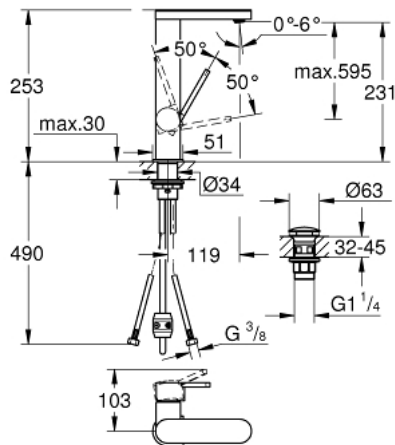

23 844 003 **GROHE PLUS SINGLE-LEVER BASIN MIXER 1/2"**
L-SIZE

PRODUCT DESCRIPTION

- Colour: chrome
- single hole installation
- metal lever
- GROHE SilkMove 28 mm ceramic cartridge
- with temperature limiter
- GROHE LongLife finish
- GROHE EcoJoy - less water, perfect flow
- maximum flow rate (at 3 bar): 5 l/min
- SpeedClean Mousseur
- GROHE AquaGuide adjustable mousseur
- rapid-installation-system
- pull out spout
- Easy Docking Function guarantees easy retraction and smooth docking back to the starting position
- smooth body with push-open waste set 1 1/4"
- flexible connection hoses

23 844 003 **GROHE PLUS SINGLE-LEVER BASIN MIXER 1/2"**
L-SIZE

SPARE PARTS, April 2018 – now

- 1: Cartridge (Spare part-nr. 46963000)
- 2: Pull out shower (Spare part-nr. 48454000)
- 2.1: flow control (Spare part-nr. 1137059990)
- 3: Pop-up rod (Spare part-nr. 46739000)
- 4: Shank fastening assembly (Spare part-nr. 48384000)
- 5: Pop-up waste set (Spare part-nr. 65807000)
- 6: Hose for sink mixer with pull-out dual spray or mousseur (Spare part-nr. 48293000)