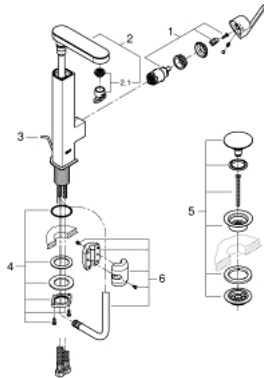

23 844 003 GROHE PLUS SINGLE-LEVER BASIN MIXER 1/2" L-SIZE

PRODUCT DESCRIPTION

- Colour: chrome
- single hole installation
- metal lever
- GROHE SilkMove 28 mm ceramic cartridge
- with temperature limiter
- GROHE LongLife finish
- GROHE EcoJoy - Less water, perfect flow
- maximum flow rate (at 3 bar): 5 l/min
- SpeedClean mousseur
- GROHE AquaGuide adjustable mousseur
- rapid installation system
- pull out spout
- Easy Docking Function guarantees easy retraction and smooth docking back to the starting position
- smooth body with push-open waste set 1 1/4"
- flexible connection hoses

23 844 003 **GROHE PLUS SINGLE-LEVER BASIN MIXER 1/2"**
L-SIZE

SPARE PARTS, 4月 2018 – now

- 1: Cartridge (Spare part-nr. 46963000)
- 2: Pull out shower (Spare part-nr. 48454000)
- 2.1: flow control (Spare part-nr. 1137059990)
- 3: Pop-up rod (Spare part-nr. 46739000)
- 4: Shank fastening assembly (Spare part-nr. 48384000)
- 5: Waste set with push-open plug (Spare part-nr. 65807000)
- 6: Hose for sink mixer with pull-out dual spray or mousseur (Spare part-nr. 48293000)