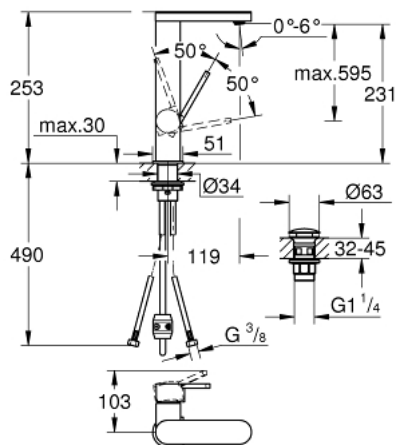

23 844 003 GROHE PLUS SINGLE-LEVER BASIN MIXER 1/2" L-SIZE

PRODUCT DESCRIPTION

- Colour: chrome
- single hole installation
- metal lever
- GROHE SilkMove 28 mm ceramic cartridge
- with temperature limiter
- GROHE LongLife finish
- GROHE EcoJoy - Less water, perfect flow
- maximum flow rate (at 3 bar): 5 l/min
- SpeedClean mousseur
- GROHE AquaGuide adjustable mousseur
- rapid installation system
- pull out spout
- Easy Docking Function guarantees easy retraction and smooth docking back to the starting position
- smooth body with push-open waste set 1 1/4"
- flexible connection hoses

23 844 003 **GROHE PLUS SINGLE-LEVER BASIN MIXER 1/2"**
L-SIZE

SPARE PARTS, 4月 2018 – now

- 1: Cartridge (Spare part-nr. 46963000)
- 2: Pull out shower (Spare part-nr. 48454000)
- 2.1: flow control (Spare part-nr. 1137059990)
- 3: Pop-up rod (Spare part-nr. 46739000)
- 4: Shank fastening assembly (Spare part-nr. 48384000)
- 5: Waste set with push-open plug (Spare part-nr. 65807000)
- 6: Hose for sink mixer with pull-out dual spray or mousseur (Spare part-nr. 48293000)