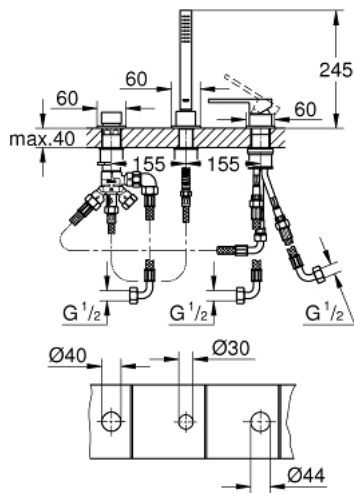

23 845 003 GROHE PLUS 3-HOLE BATH/SOWER COMBINATION

PRODUCT DESCRIPTION

- Colour: chrome
- three hole installation
- GROHE SilkMove 35 mm ceramic cartridge
- with temperature limiter
- GROHE LongLife finish
- consists of:
 - single lever mixer operating element
 - automatic diverter: bath/shower
 - without spout
 - Euphoria Cube hand shower 7.6 l/min
 - metal shower hose 2000 mm (always chrome for any colour of the set)
 - flexible connection hoses
 - connection for shower hose
 - Protected against backflow
 - for use with baseframe 29 037 002 (please order separately)
 - for combination with 28 990 / 28 991
 - minimum pressure 1,0 bar

23 845 003 GROHE PLUS 3-HOLE BATH/SOWER COMBINATION

SPARE PARTS, April 2018 – now

- 1: Cartridge (Spare part-nr. 46374000)
- 2: Dirt strainer (Spare part-nr. 0700200M)
- 3: Cone nut (Spare part-nr. 08864000)
- 4: Compression spring (Spare part-nr. 00869000)
- 5: Diverter knob (Spare part-nr. 48494000)
- 6: Diverter (Spare part-nr. 45443000)
- 6.1: O-ring $\varnothing 6 \times \varnothing 2$ (Spare part-nr. 0128300M)
- 6.2: Seat washer (Spare part-nr. 0120500M)
- 7: Repl.kit f.spout shank (Spare part-nr. 45456000)
- 8: Non-return valve (Spare part-nr. 08565000)
- 9: Tube (Spare part-nr. 07300000)
- 10: Metal hose (Spare part-nr. 28146000)
- 11: Socket spanner (Spare part-nr. 19332000)*