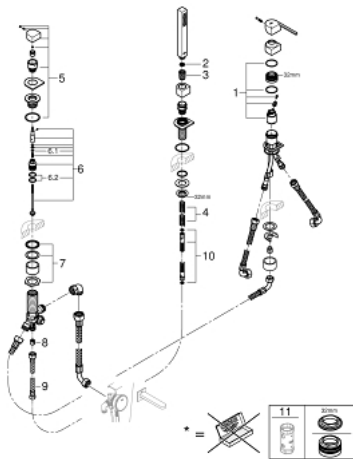

23 845 003 GROHE PLUS 3-HOLE BATH/SOWER COMBINATION

PRODUCT DESCRIPTION

- Colour: chrome
- three hole installation
- GROHE SilkMove 35 mm ceramic cartridge
- with temperature limiter
- GROHE LongLife finish
- consists of:
 - single lever mixer operating element
 - automatic diverter: bath/shower
 - without spout
 - Euphoria Cube hand shower 7.6 l/min
 - metal shower hose 2000 mm (always chrome for any colour of the set)
 - flexible connection hoses
 - connection for shower hose
 - Protected against backflow
 - for use with baseframe 29 037 002 (please order separately)
 - for combination with 28 990 / 28 991
 - minimum pressure 1,0 bar

23 845 003 GROHE PLUS 3-HOLE BATH/SOWER COMBINATION

SPARE PARTS, April 2018 – now

- 1: Cartridge (Spare part-nr. 46374000)
- 2: Dirt strainer (Spare part-nr. 0700200M)
- 3: Cone nut (Spare part-nr. 08864000)
- 4: Compression spring (Spare part-nr. 00869000)
- 5: Diverter knob (Spare part-nr. 48494000)
- 6: Diverter (Spare part-nr. 45443000)
- 6.1: O-ring $\varnothing 6 \times \varnothing 2$ (Spare part-nr. 0128300M)
- 6.2: Seat washer (Spare part-nr. 0120500M)
- 7: Repl.kit f.spout shank (Spare part-nr. 45456000)
- 8: Non-return valve (Spare part-nr. 08565000)
- 9: Tube (Spare part-nr. 07300000)
- 10: Metal hose (Spare part-nr. 28146000)
- 11: Socket spanner (Spare part-nr. 19332000)*