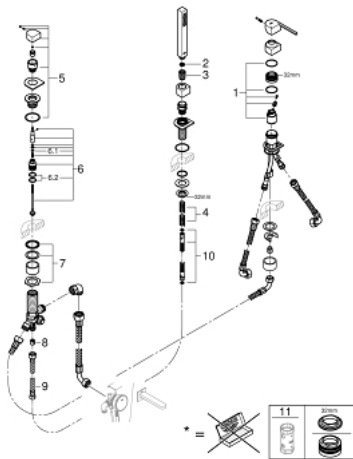

23 845 003 GROHE PLUS THREE-HOLE SINGLE-LEVER BATH COMBINATION

PRODUCT DESCRIPTION

- Colour: chrome
- three hole installation
- GROHE SilkMove 35 mm ceramic cartridge
- with temperature limiter
- GROHE LongLife finish
- consisting of:
 - single lever mixer operating element
 - diverter bath/shower
 - without spout
 - Euphoria Cube hand shower 7.6 l/min
 - metal shower hose 2000 mm (always chrome for any colour of the set)
 - flexible connection hoses
 - connection for shower hose
 - protected against backflow
 - for use with baseframe 29 037 002 (please order separately)
 - for combination with 28 990 / 28 991
 - min. recommended pressure 1.0 bar

23 845 003 GROHE PLUS THREE-HOLE SINGLE-LEVER BATH COMBINATION

SPARE PARTS, 4月 2018 – now

1: Cartridge (Spare part-nr. 46374000)

2: Dirt strainer (Spare part-nr. 0700200M)

3: Cone nut (Spare part-nr. 08864000)

4: Compression spring (Spare part-nr. 00869000)

5: Diverter knob (Spare part-nr. 48494000)

6: Diverter (Spare part-nr. 45443000)

6.1: Sealing washer $\varnothing 6 \times \varnothing 2$ (Spare part-nr. 0128300M)

6.2: Sealing washer (Spare part-nr. 0120500M)

7: Shank (Spare part-nr. 45456000)

8: Non-return valve (Spare part-nr. 08565000)

9: Connecting hose (Spare part-nr. 07300000)

10: Metal shower hose (Spare part-nr. 28146000)