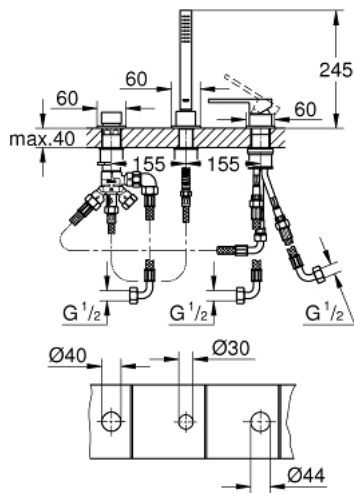

23 845 003 GROHE PLUS THREE-HOLE SINGLE-LEVER BATH COMBINATION

PRODUCT DESCRIPTION

- Colour: chrome
- three hole installation
- GROHE SilkMove 35 mm ceramic cartridge
- with temperature limiter
- GROHE LongLife finish
- consisting of:
 - single lever mixer operating element
 - diverter bath/shower
 - without spout
 - Euphoria Cube hand shower 7.6 l/min
 - metal shower hose 2000 mm (always chrome for any colour of the set)
 - flexible connection hoses
 - connection for shower hose
 - protected against backflow
 - for use with baseframe 29 037 002 (please order separately)
 - for combination with 28 990 / 28 991
 - min. recommended pressure 1.0 bar

23 845 003 GROHE PLUS THREE-HOLE SINGLE-LEVER BATH COMBINATION

SPARE PARTS, 4月 2018 – now

1: Cartridge (Spare part-nr. 46374000)

2: Dirt strainer (Spare part-nr. 0700200M)

3: Cone nut (Spare part-nr. 08864000)

4: Compression spring (Spare part-nr. 00869000)

5: Diverter knob (Spare part-nr. 48494000)

6: Diverter (Spare part-nr. 45443000)

6.1: Sealing washer $\varnothing 6 \times \varnothing 2$ (Spare part-nr. 0128300M)

6.2: Sealing washer (Spare part-nr. 0120500M)

7: Shank (Spare part-nr. 45456000)

8: Non-return valve (Spare part-nr. 08565000)

9: Connecting hose (Spare part-nr. 07300000)

10: Metal shower hose (Spare part-nr. 28146000)