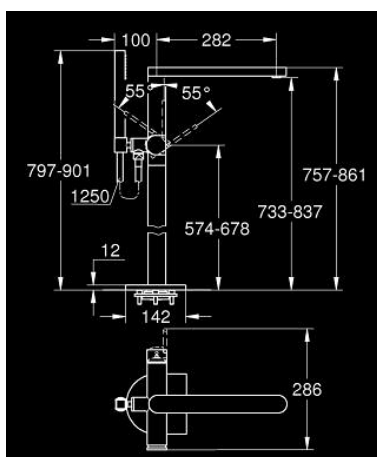

23 846 003 GROHE PLUS SINGLE-LEVER BATH MIXER 1/2" FLOOR MOUNTED

PRODUCT DESCRIPTION

- Colour: chrome
- for use with rough-in set 45 984 001
- without floor installation plate
- GROHE SilkMove 35 mm ceramic cartridge
- with temperature limiter
- GROHE LongLife finish
- automatic diverter: bath/shower
- spout with laminar mousseur
- projection 282 mm
- integrated non-return valve in shower outlet 1/2"
- with shower holder
- hand shower Euphoria Cube 6.6 l/min
- shower hose 1250 mm 28 362
- Protected against backflow
- minimum pressure 1,0 bar

23 846 003 GROHE PLUS SINGLE-LEVER BATH MIXER 1/2" FLOOR MOUNTED

SPARE PARTS, April 2018 – now

- 1: Lever (Spare part-nr. 48450000)
- 2: Cartridge (Spare part-nr. 46374000)
- 3: Diverter (Spare part-nr. 48451000)
- 4: Mousseur (Spare part-nr. 48009000)
- 5: Non-return valve (Spare part-nr. 08565000)
- 6: Dirt strainer (Spare part-nr. 0700200M)
- 7: Socket spanner (Spare part-nr. 19332000)*