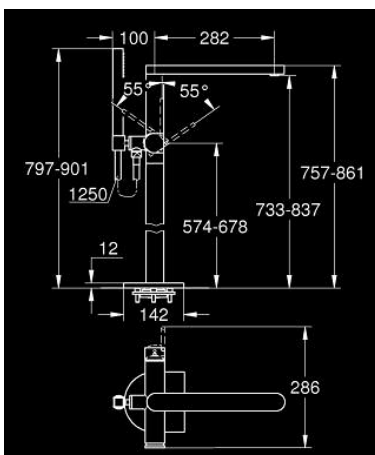

23 846 003 GROHE PLUS SINGLE-LEVER BATH MIXER 1/2" FLOOR MOUNTED

PRODUCT DESCRIPTION

- Colour: chrome
- for use with rough-in set 45 984 001
- without rough-in set (sold separately)
- GROHE SilkMove 35 mm ceramic cartridge
- with temperature limiter
- GROHE LongLife finish
- automatic diverter: bath/shower
- spout with laminar mousseur
- projection 282 mm
- integrated non-return valve in the shower outlet 1/2"
- with shower holder
- hand shower Euphoria Cube 6.6 l/min
- Silverflex shower hose 1250 mm 1/2" x 1/2" (28 362)
- protected against backflow
- min. recommended pressure 1.0 bar

23 846 003 GROHE PLUS SINGLE-LEVER BATH MIXER 1/2" FLOOR MOUNTED

SPARE PARTS, 4月 2018 – now

- 1: Lever (Spare part-nr. 48450000)
 - 2: Cartridge (Spare part-nr. 46374000)
 - 3: Diverter (Spare part-nr. 48451000)
 - 4: Mousseur (Spare part-nr. 48009000)
 - 5: Non-return valve (Spare part-nr. 08565000)
 - 6: Dirt strainer (Spare part-nr. 0700200M)
 - 7: Socket spanner (Spare part-nr. 19332000)*
- * Optional accessories