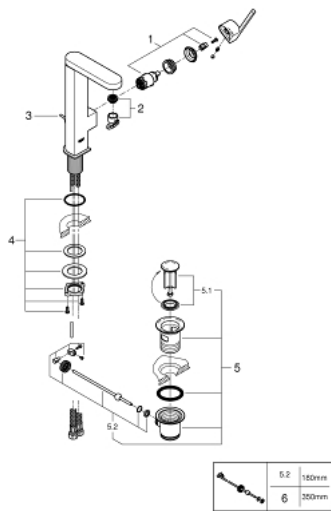

23 851 003 **GROHE PLUS SINGLE-LEVER BASIN MIXER 1/2"**
L-SIZE

PRODUCT DESCRIPTION

- Colour: chrome
- single hole installation
- metal lever
- GROHE SilkMove 28 mm ceramic cartridge
- with temperature limiter
- GROHE LongLife finish
- GROHE EcoJoy - less water, perfect flow
- maximum flow rate (at 3 bar): 5 l/min
- SpeedClean Mousseur
- GROHE AquaGuide adjustable mousseur
- rapid-installation-system
- swivel spout with easy docking
- swivel area 90°
- pop-up waste set 1 1/4"
- flexible connection hoses

23 851 003 **GROHE PLUS SINGLE-LEVER BASIN MIXER 1/2"**
L-SIZE

SPARE PARTS, April 2018 – now

- 1: Cartridge (Spare part-nr. 46963000)
 - 2: Mousseur (Spare part-nr. 48449000)
 - 3: Pop-up rod (Spare part-nr. 46739000)
 - 4: Shank fastening assembly (Spare part-nr. 48384000)
 - 5: Pop-up waste set 1 1/4" (Spare part-nr. 28910000)
 - 5.1: Plug (Spare part-nr. 07182000)
 - 5.2: Eccentric rod (Spare part-nr. 07052000)
 - 6: Eccentric rod (Spare part-nr. 07341000)*
- * Optional accessories