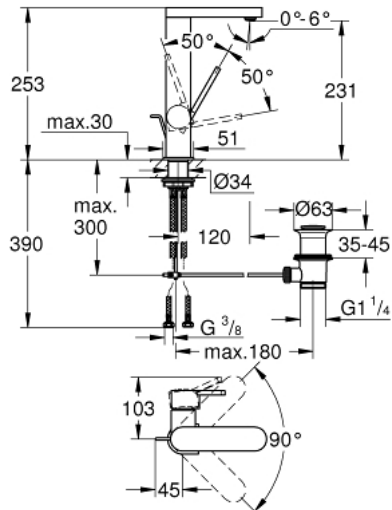

23 851 003 **GROHE PLUS SINGLE-LEVER BASIN MIXER 1/2"**
L-SIZE

PRODUCT DESCRIPTION

- Colour: chrome
- single hole installation
- metal lever
- GROHE SilkMove 28 mm ceramic cartridge
- with temperature limiter
- GROHE LongLife finish
- GROHE EcoJoy - less water, perfect flow
- maximum flow rate (at 3 bar): 5 l/min
- SpeedClean Mousseur
- GROHE AquaGuide adjustable mousseur
- rapid-installation-system
- swivel spout with easy docking
- swivel area 90°
- pop-up waste set 1 1/4"
- flexible connection hoses

23 851 003 **GROHE PLUS SINGLE-LEVER BASIN MIXER 1/2"**
L-SIZE

SPARE PARTS, April 2018 – now

- 1: Cartridge (Spare part-nr. 46963000)
 - 2: Mousseur (Spare part-nr. 48449000)
 - 3: Pop-up rod (Spare part-nr. 46739000)
 - 4: Shank fastening assembly (Spare part-nr. 48384000)
 - 5: Pop-up waste set 1 1/4" (Spare part-nr. 28910000)
 - 5.1: Plug (Spare part-nr. 07182000)
 - 5.2: Eccentric rod (Spare part-nr. 07052000)
 - 6: Eccentric rod (Spare part-nr. 07341000)*
- * Optional accessories