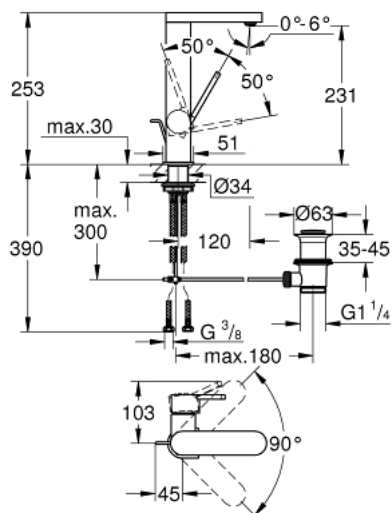

23 851 003 GROHE PLUS SINGLE-LEVER BASIN MIXER 1/2" L-SIZE

PRODUCT DESCRIPTION

- Colour: chrome
- single hole installation
- metal lever
- GROHE SilkMove 28 mm ceramic cartridge
- with temperature limiter
- GROHE LongLife finish
- GROHE EcoJoy - Less water, perfect flow
- maximum flow rate (at 3 bar): 5 l/min
- SpeedClean mousseur
- GROHE AquaGuide adjustable mousseur
- rapid installation system
- swivel spout with easy docking
- swivel area 90°
- pop-up waste set 1 1/4"
- flexible connection hoses

23 851 003 GROHE PLUS SINGLE-LEVER BASIN MIXER 1/2" L-SIZE

SPARE PARTS, 4月 2018 – now

- 1: Cartridge (Spare part-nr. 46963000)
- 2: Mousseur (Spare part-nr. 48449000)
- 3: Pop-up rod (Spare part-nr. 46739000)
- 4: Shank fastening assembly (Spare part-nr. 48384000)
- 5: Waste set 1 1/4" (Spare part-nr. 28910000)
- 5.1: Plug (Spare part-nr. 07182000)
- 5.2: Eccentric rod (Spare part-nr. 07052000)
- 6: Eccentric rod (Spare part-nr. 07341000)*