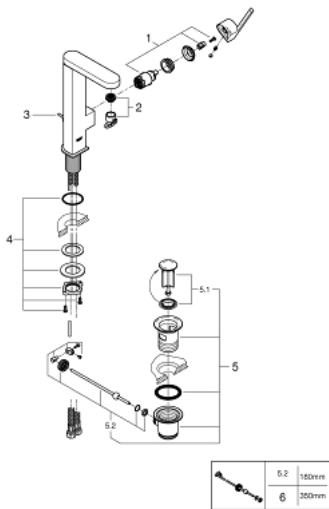

23 851 003 GROHE PLUS SINGLE-LEVER BASIN MIXER 1/2" L-SIZE

PRODUCT DESCRIPTION

- Colour: chrome
- single hole installation
- metal lever
- GROHE SilkMove 28 mm ceramic cartridge
- with temperature limiter
- GROHE LongLife finish
- GROHE EcoJoy - Less water, perfect flow
- maximum flow rate (at 3 bar): 5 l/min
- SpeedClean mousseur
- GROHE AquaGuide adjustable mousseur
- rapid installation system
- swivel spout with easy docking
- swivel area 90°
- pop-up waste set 1 1/4"
- flexible connection hoses

23 851 003 GROHE PLUS SINGLE-LEVER BASIN MIXER 1/2" L-SIZE

SPARE PARTS, 4月 2018 – now

- 1: Cartridge (Spare part-nr. 46963000)
- 2: Mousseur (Spare part-nr. 48449000)
- 3: Pop-up rod (Spare part-nr. 46739000)
- 4: Shank fastening assembly (Spare part-nr. 48384000)
- 5: Waste set 1 1/4" (Spare part-nr. 28910000)
- 5.1: Plug (Spare part-nr. 07182000)
- 5.2: Eccentric rod (Spare part-nr. 07052000)
- 6: Eccentric rod (Spare part-nr. 07341000)*