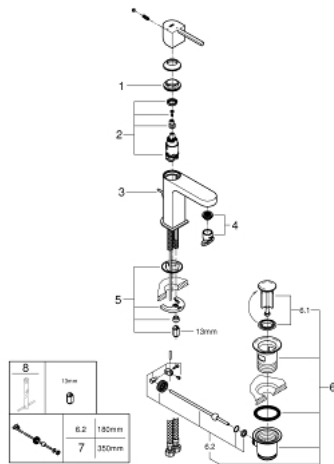

23 870 003 GROHE PLUS SINGLE-LEVER BASIN MIXER S-SIZE

PRODUCT DESCRIPTION

- Colour: chrome
- single hole installation
- metal lever
- GROHE SilkMove 28 mm ceramic cartridge
- EcoMode - cold water flow in mid-lever position saves energy
- with temperature limiter
- GROHE LongLife finish
- GROHE EcoJoy - less water, perfect flow
- maximum flow rate (at 3 bar): 5 l/min
- GROHE AquaGuide adjustable mousseur
- GROHE FastFixation Plus installation system
- pop-up waste set 1 1/4"
- flexible connection hoses

23 870 003 GROHE PLUS SINGLE-LEVER BASIN MIXER S-SIZE

SPARE PARTS, August 2018 – now

- 1: Fitting ring (Spare part-nr. 07419000)
- 2: Cartridge (Spare part-nr. 46580000)
- 3: Pop-up rod (Spare part-nr. 46739000)
- 4: Mousseur (Spare part-nr. 48449000)
- 5: Shank mounting kit (Spare part-nr. 46645000)
- 6: Pop-up waste set 1 1/4" (Spare part-nr. 28910000)
- 6.1: Plug (Spare part-nr. 07182000)
- 6.2: Eccentric rod (Spare part-nr. 07052000)
- 7: Eccentric rod (Spare part-nr. 07341000)*
- 8: Mounting wrench (Spare part-nr. 19017000)*