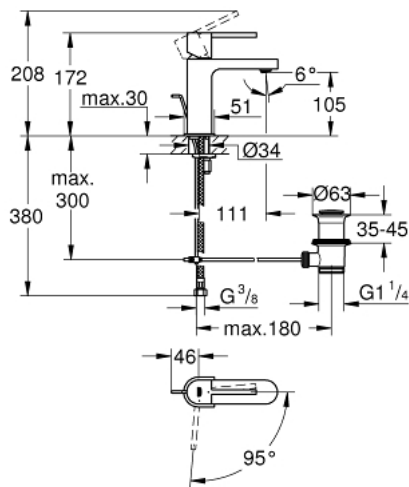

23 870 003 GROHE PLUS SINGLE-LEVER BASIN MIXER S-SIZE

PRODUCT DESCRIPTION

- Colour: chrome
- single hole installation
- metal lever
- GROHE SilkMove 28 mm ceramic cartridge
- EcoMode - cold water flow in mid-lever position saves energy
- with temperature limiter
- GROHE LongLife finish
- GROHE EcoJoy - less water, perfect flow
- maximum flow rate (at 3 bar): 5 l/min
- GROHE AquaGuide adjustable mousseur
- GROHE FastFixation Plus installation system
- pop-up waste set 1 1/4"
- flexible connection hoses

23 870 003 GROHE PLUS SINGLE-LEVER BASIN MIXER S-SIZE

SPARE PARTS, August 2018 – now

- 1: Fitting ring (Spare part-nr. 07419000)
- 2: Cartridge (Spare part-nr. 46580000)
- 3: Pop-up rod (Spare part-nr. 46739000)
- 4: Mousseur (Spare part-nr. 48449000)
- 5: Shank mounting kit (Spare part-nr. 46645000)
- 6: Pop-up waste set 1 1/4" (Spare part-nr. 28910000)
- 6.1: Plug (Spare part-nr. 07182000)
- 6.2: Eccentric rod (Spare part-nr. 07052000)
- 7: Eccentric rod (Spare part-nr. 07341000)*
- 8: Mounting wrench (Spare part-nr. 19017000)*