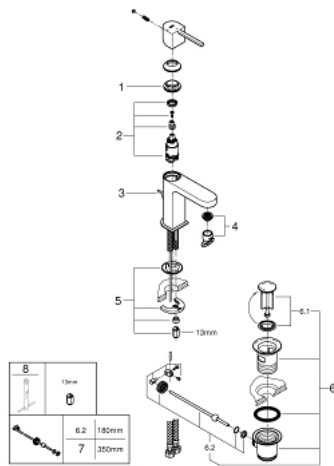

23 870 003 **GROHE PLUS SINGLE-LEVER BASIN MIXER 1/2"**
S-SIZE

PRODUCT DESCRIPTION

- Colour: chrome
- single hole installation
- metal lever
- GROHE SilkMove 28 mm ceramic cartridge
- EcoMode - cold water flow in mid-lever position saves energy
- with temperature limiter
- GROHE LongLife finish
- GROHE EcoJoy - Less water, perfect flow
- maximum flow rate (at 3 bar): 5 l/min
- GROHE AquaGuide adjustable mousseur
- GROHE FastFixation Plus installation system
- pop-up waste set 1 1/4"
- flexible connection hoses

23 870 003 GROHE PLUS SINGLE-LEVER BASIN MIXER 1/2" S-SIZE

SPARE PARTS, 8月 2018 – now

- 1: Fitting ring (Spare part-nr. 07419000)
- 2: Cartridge (Spare part-nr. 46580000)
- 3: Pop-up rod (Spare part-nr. 46739000)
- 4: Mousseur (Spare part-nr. 48449000)
- 5: Shank mounting kit (Spare part-nr. 46645000)
- 6: Waste set 1 1/4" (Spare part-nr. 28910000)
- 6.1: Plug (Spare part-nr. 07182000)
- 6.2: Eccentric rod (Spare part-nr. 07052000)
- 7: Eccentric rod (Spare part-nr. 07341000)*
- 8: Mounting wrench (Spare part-nr. 19017000)*