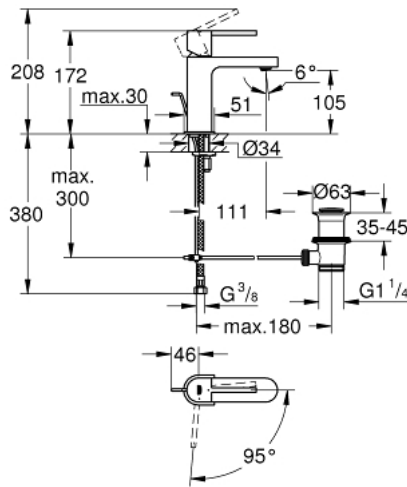

23 870 003 **GROHE PLUS SINGLE-LEVER BASIN MIXER 1/2"**
S-SIZE

PRODUCT DESCRIPTION

- Colour: chrome
- single hole installation
- metal lever
- GROHE SilkMove 28 mm ceramic cartridge
- EcoMode - cold water flow in mid-lever position saves energy
- with temperature limiter
- GROHE LongLife finish
- GROHE EcoJoy - Less water, perfect flow
- maximum flow rate (at 3 bar): 5 l/min
- GROHE AquaGuide adjustable mousseur
- GROHE FastFixation Plus installation system
- pop-up waste set 1 1/4"
- flexible connection hoses

23 870 003 GROHE PLUS SINGLE-LEVER BASIN MIXER 1/2" S-SIZE

SPARE PARTS, 8月 2018 – now

- 1: Fitting ring (Spare part-nr. 07419000)
- 2: Cartridge (Spare part-nr. 46580000)
- 3: Pop-up rod (Spare part-nr. 46739000)
- 4: Mousseur (Spare part-nr. 48449000)
- 5: Shank mounting kit (Spare part-nr. 46645000)
- 6: Waste set 1 1/4" (Spare part-nr. 28910000)
- 6.1: Plug (Spare part-nr. 07182000)
- 6.2: Eccentric rod (Spare part-nr. 07052000)
- 7: Eccentric rod (Spare part-nr. 07341000)*
- 8: Mounting wrench (Spare part-nr. 19017000)*