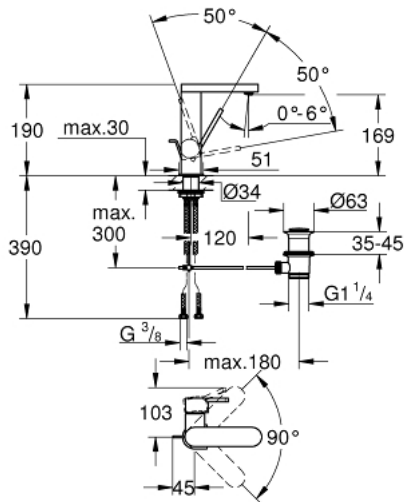

23 871 003 **GROHE PLUS SINGLE-LEVER BASIN MIXER 1/2"**
M-SIZE

PRODUCT DESCRIPTION

- Colour: chrome
- single hole installation
- metal lever
- GROHE SilkMove 28 mm ceramic cartridge
- with temperature limiter
- GROHE LongLife finish
- GROHE EcoJoy - less water, perfect flow
- maximum flow rate (at 3 bar): 5 l/min
- SpeedClean Mousseur
- GROHE AquaGuide adjustable mousseur
- rapid-installation-system
- swivel spout with easy docking
- swivel area 90°
- pop-up waste set 1 1/4"
- flexible connection hoses

23 871 003 **GROHE PLUS SINGLE-LEVER BASIN MIXER 1/2"**
M-SIZE

SPARE PARTS, August 2018 – now

- 1: Cartridge (Spare part-nr. 46963000)
 - 2: Mousseur (Spare part-nr. 48449000)
 - 3: Pop-up rod (Spare part-nr. 46739000)
 - 4: Shank fastening assembly (Spare part-nr. 48384000)
 - 5: Pop-up waste set 1 1/4" (Spare part-nr. 28910000)
 - 5.1: Plug (Spare part-nr. 07182000)
 - 5.2: Eccentric rod (Spare part-nr. 07052000)
 - 6: Eccentric rod (Spare part-nr. 07341000)*
- * Optional accessories