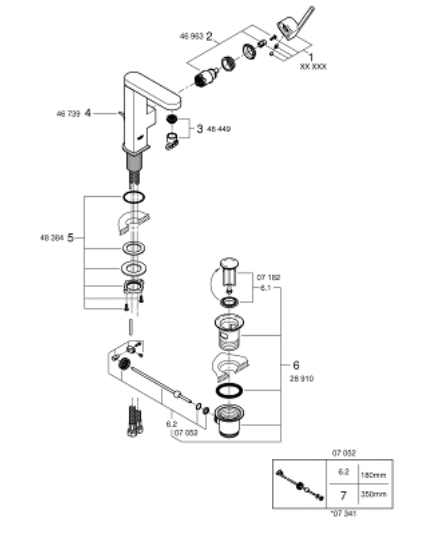

23 871 003 **GROHE PLUS SINGLE-LEVER BASIN MIXER 1/2"**
M-SIZE

PRODUCT DESCRIPTION

- Colour: chrome
- single hole installation
- metal lever
- GROHE SilkMove 28 mm ceramic cartridge
- with temperature limiter
- GROHE LongLife finish
- GROHE EcoJoy - less water, perfect flow
- maximum flow rate (at 3 bar): 5 l/min
- SpeedClean Mousseur
- GROHE AquaGuide adjustable mousseur
- rapid-installation-system
- swivel spout with easy docking
- swivel area 90°
- pop-up waste set 1 1/4"
- flexible connection hoses

23 871 003 **GROHE PLUS SINGLE-LEVER BASIN MIXER 1/2"**
M-SIZE

SPARE PARTS, August 2018 – now

- 1: Cartridge (Spare part-nr. 46963000)
 - 2: Mousseur (Spare part-nr. 48449000)
 - 3: Pop-up rod (Spare part-nr. 46739000)
 - 4: Shank fastening assembly (Spare part-nr. 48384000)
 - 5: Pop-up waste set 1 1/4" (Spare part-nr. 28910000)
 - 5.1: Plug (Spare part-nr. 07182000)
 - 5.2: Eccentric rod (Spare part-nr. 07052000)
 - 6: Eccentric rod (Spare part-nr. 07341000)*
- * Optional accessories