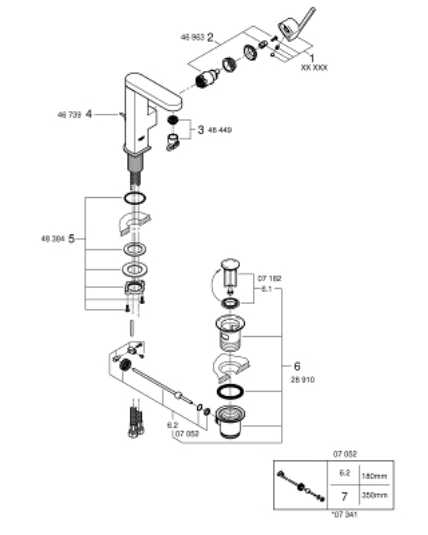

23 871 003 **GROHE PLUS SINGLE-LEVER BASIN MIXER 1/2"**
M-SIZE

PRODUCT DESCRIPTION

- Colour: chrome
- single hole installation
- metal lever
- GROHE SilkMove 28 mm ceramic cartridge
- with temperature limiter
- GROHE LongLife finish
- GROHE EcoJoy - Less water, perfect flow
- maximum flow rate (at 3 bar): 5 l/min
- SpeedClean mousseur
- GROHE AquaGuide adjustable mousseur
- rapid installation system
- swivel spout with easy docking
- swivel area 90°
- pop-up waste set 1 1/4"
- flexible connection hoses

23 871 003 GROHE PLUS SINGLE-LEVER BASIN MIXER 1/2" M-SIZE

SPARE PARTS, 8月 2018 – now

- 1: Cartridge (Spare part-nr. 46963000)
- 2: Mousseur (Spare part-nr. 48449000)
- 3: Pop-up rod (Spare part-nr. 46739000)
- 4: Shank fastening assembly (Spare part-nr. 48384000)
- 5: Waste set 1 1/4" (Spare part-nr. 28910000)
- 5.1: Plug (Spare part-nr. 07182000)
- 5.2: Eccentric rod (Spare part-nr. 07052000)
- 6: Eccentric rod (Spare part-nr. 07341000)*