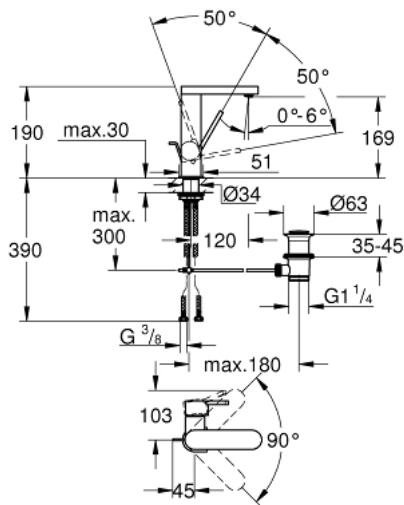

23 871 003 **GROHE PLUS SINGLE-LEVER BASIN MIXER 1/2"**
M-SIZE

PRODUCT DESCRIPTION

- Colour: chrome
- single hole installation
- metal lever
- GROHE SilkMove 28 mm ceramic cartridge
- with temperature limiter
- GROHE LongLife finish
- GROHE EcoJoy - Less water, perfect flow
- maximum flow rate (at 3 bar): 5 l/min
- SpeedClean mousseur
- GROHE AquaGuide adjustable mousseur
- rapid installation system
- swivel spout with easy docking
- swivel area 90°
- pop-up waste set 1 1/4"
- flexible connection hoses

23 871 003 GROHE PLUS SINGLE-LEVER BASIN MIXER 1/2" M-SIZE

SPARE PARTS, 8月 2018 – now

- 1: Cartridge (Spare part-nr. 46963000)
- 2: Mousseur (Spare part-nr. 48449000)
- 3: Pop-up rod (Spare part-nr. 46739000)
- 4: Shank fastening assembly (Spare part-nr. 48384000)
- 5: Waste set 1 1/4" (Spare part-nr. 28910000)
- 5.1: Plug (Spare part-nr. 07182000)
- 5.2: Eccentric rod (Spare part-nr. 07052000)
- 6: Eccentric rod (Spare part-nr. 07341000)*