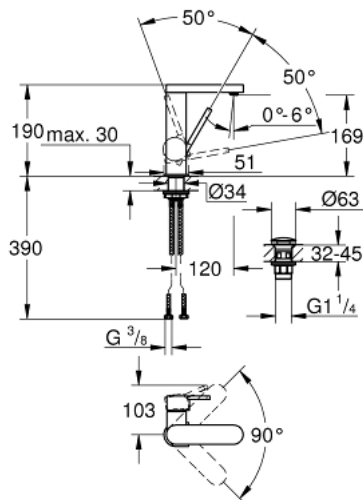

23 872 003 **GROHE PLUS SINGLE-LEVER BASIN MIXER 1/2"**
M-SIZE

PRODUCT DESCRIPTION

- Colour: chrome
- single hole installation
- metal lever
- GROHE SilkMove 28 mm ceramic cartridge
- with temperature limiter
- GROHE LongLife finish
- GROHE EcoJoy - less water, perfect flow
- maximum flow rate (at 3 bar): 5 l/min
- SpeedClean Mousseur
- GROHE AquaGuide adjustable mousseur
- rapid-installation-system
- swivel spout with easy docking
- swivel area 90°
- smooth body with push-open waste set 1 1/4"
- flexible connection hoses

23 872 003 **GROHE PLUS SINGLE-LEVER BASIN MIXER 1/2"**
M-SIZE

SPARE PARTS, August 2018 – now

- 1: Cartridge (Spare part-nr. 46963000)
- 2: Mousseur (Spare part-nr. 48449000)
- 3: Shank fastening assembly (Spare part-nr. 48384000)
- 4: Pop-up waste set (Spare part-nr. 65807000)