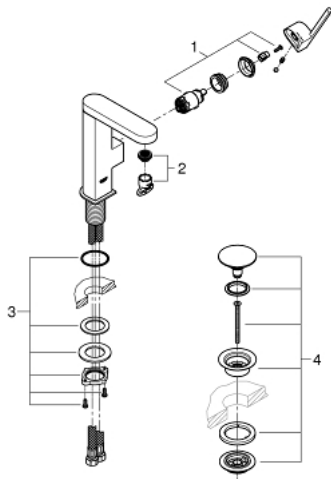

23 872 003 **GROHE PLUS SINGLE-LEVER BASIN MIXER 1/2"**
M-SIZE

PRODUCT DESCRIPTION

- Colour: chrome
- single hole installation
- metal lever
- GROHE SilkMove 28 mm ceramic cartridge
- with temperature limiter
- GROHE LongLife finish
- GROHE EcoJoy - less water, perfect flow
- maximum flow rate (at 3 bar): 5 l/min
- SpeedClean Mousseur
- GROHE AquaGuide adjustable mousseur
- rapid-installation-system
- swivel spout with easy docking
- swivel area 90°
- smooth body with push-open waste set 1 1/4"
- flexible connection hoses

23 872 003 **GROHE PLUS SINGLE-LEVER BASIN MIXER 1/2"**
M-SIZE

SPARE PARTS, August 2018 – now

- 1: Cartridge (Spare part-nr. 46963000)
- 2: Mousseur (Spare part-nr. 48449000)
- 3: Shank fastening assembly (Spare part-nr. 48384000)
- 4: Pop-up waste set (Spare part-nr. 65807000)