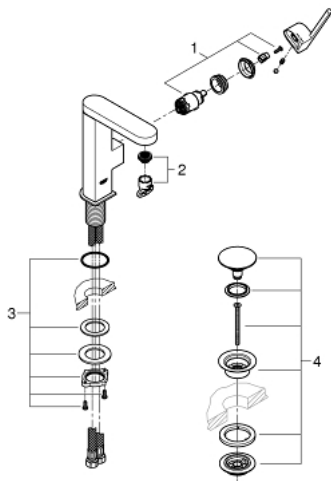

23 872 003 GROHE PLUS SINGLE-LEVER BASIN MIXER 1/2" M-SIZE

PRODUCT DESCRIPTION

- Colour: chrome
- single hole installation
- metal lever
- GROHE SilkMove 28 mm ceramic cartridge
- with temperature limiter
- GROHE LongLife finish
- GROHE EcoJoy - Less water, perfect flow
- maximum flow rate (at 3 bar): 5 l/min
- SpeedClean mousseur
- GROHE AquaGuide adjustable mousseur
- rapid installation system
- swivel spout with easy docking
- swivel area 90°
- smooth body with push-open waste set 1 1/4"
- flexible connection hoses

23 872 003 **GROHE PLUS SINGLE-LEVER BASIN MIXER 1/2"**
M-SIZE

SPARE PARTS, 8月 2018 – now

- 1: Cartridge (Spare part-nr. 46963000)
- 2: Mousseur (Spare part-nr. 48449000)
- 3: Shank fastening assembly (Spare part-nr. 48384000)
- 4: Waste set with push-open plug (Spare part-nr. 65807000)