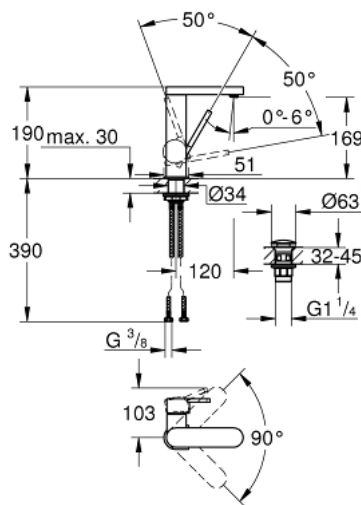

23 872 003 GROHE PLUS SINGLE-LEVER BASIN MIXER 1/2" M-SIZE

PRODUCT DESCRIPTION

- Colour: chrome
- single hole installation
- metal lever
- GROHE SilkMove 28 mm ceramic cartridge
- with temperature limiter
- GROHE LongLife finish
- GROHE EcoJoy - Less water, perfect flow
- maximum flow rate (at 3 bar): 5 l/min
- SpeedClean mousseur
- GROHE AquaGuide adjustable mousseur
- rapid installation system
- swivel spout with easy docking
- swivel area 90°
- smooth body with push-open waste set 1 1/4"
- flexible connection hoses

23 872 003 **GROHE PLUS SINGLE-LEVER BASIN MIXER 1/2"**
M-SIZE

SPARE PARTS, 8月 2018 – now

- 1: Cartridge (Spare part-nr. 46963000)
- 2: Mousseur (Spare part-nr. 48449000)
- 3: Shank fastening assembly (Spare part-nr. 48384000)
- 4: Waste set with push-open plug (Spare part-nr. 65807000)