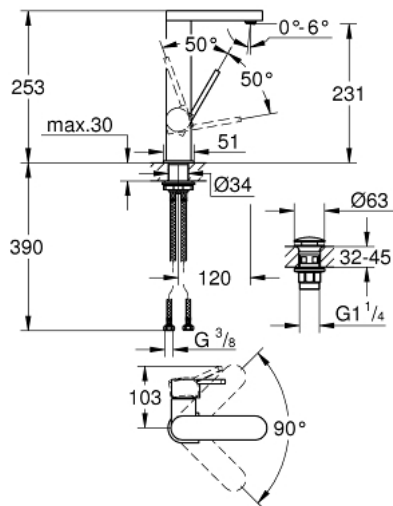

23 873 003 **GROHE PLUS SINGLE-LEVER BASIN MIXER 1/2"**
L-SIZE

PRODUCT DESCRIPTION

- Colour: chrome
- single hole installation
- metal lever
- GROHE SilkMove 28 mm ceramic cartridge
- with temperature limiter
- GROHE LongLife finish
- GROHE EcoJoy - less water, perfect flow
- maximum flow rate (at 3 bar): 5 l/min
- SpeedClean Mousseur
- GROHE AquaGuide adjustable mousseur
- rapid-installation-system
- swivel spout with easy docking
- swivel area 90°
- smooth body with push-open waste set 1 1/4"
- flexible connection hoses

23 873 003 **GROHE PLUS SINGLE-LEVER BASIN MIXER 1/2"**
L-SIZE

SPARE PARTS, August 2018 – now

- 1: Cartridge (Spare part-nr. 46963000)
- 2: Mousseur (Spare part-nr. 48449000)
- 3: Shank fastening assembly (Spare part-nr. 48384000)
- 4: Pop-up waste set (Spare part-nr. 65807000)