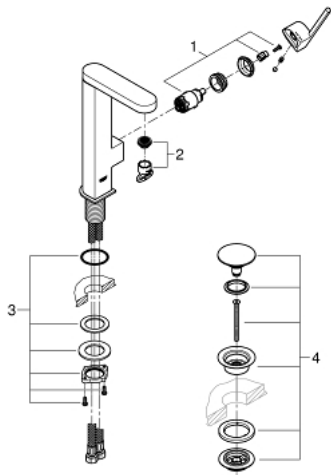

23 873 003 **GROHE PLUS SINGLE-LEVER BASIN MIXER 1/2"**
L-SIZE

PRODUCT DESCRIPTION

- Colour: chrome
- single hole installation
- metal lever
- GROHE SilkMove 28 mm ceramic cartridge
- with temperature limiter
- GROHE LongLife finish
- GROHE EcoJoy - less water, perfect flow
- maximum flow rate (at 3 bar): 5 l/min
- SpeedClean Mousseur
- GROHE AquaGuide adjustable mousseur
- rapid-installation-system
- swivel spout with easy docking
- swivel area 90°
- smooth body with push-open waste set 1 1/4"
- flexible connection hoses

23 873 003 **GROHE PLUS SINGLE-LEVER BASIN MIXER 1/2"**
L-SIZE

SPARE PARTS, August 2018 – now

- 1: Cartridge (Spare part-nr. 46963000)
- 2: Mousseur (Spare part-nr. 48449000)
- 3: Shank fastening assembly (Spare part-nr. 48384000)
- 4: Pop-up waste set (Spare part-nr. 65807000)