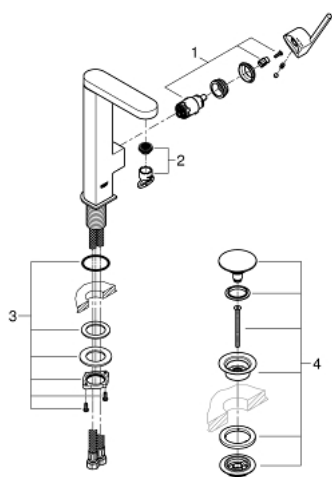

## 23 873 003 GROHE PLUS SINGLE-LEVER BASIN MIXER 1/2" L-SIZE

### PRODUCT DESCRIPTION

- Colour: chrome
- single hole installation
- metal lever
- GROHE SilkMove 28 mm ceramic cartridge
- with temperature limiter
- GROHE LongLife finish
- GROHE EcoJoy - Less water, perfect flow
- maximum flow rate (at 3 bar): 5 l/min
- SpeedClean mousseur
- GROHE AquaGuide adjustable mousseur
- rapid installation system
- swivel spout with easy docking
- swivel area 90°
- smooth body with push-open waste set 1 1/4"
- flexible connection hoses

23 873 003 **GROHE PLUS SINGLE-LEVER BASIN MIXER 1/2"**  
**L-SIZE**

**SPARE PARTS**, 8月 2018 – now

- 1: Cartridge (Spare part-nr. 46963000)
- 2: Mousseur (Spare part-nr. 48449000)
- 3: Shank fastening assembly (Spare part-nr. 48384000)
- 4: Waste set with push-open plug (Spare part-nr. 65807000)