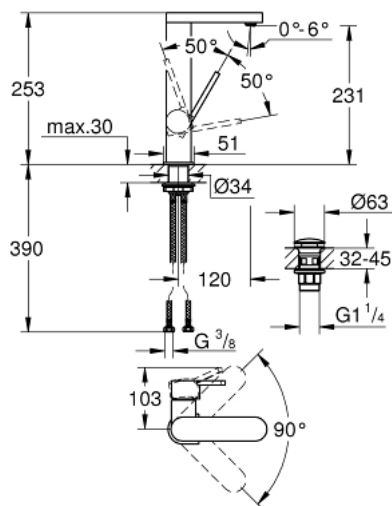

## 23 873 003 GROHE PLUS SINGLE-LEVER BASIN MIXER 1/2" L-SIZE

### PRODUCT DESCRIPTION

- Colour: chrome
- single hole installation
- metal lever
- GROHE SilkMove 28 mm ceramic cartridge
- with temperature limiter
- GROHE LongLife finish
- GROHE EcoJoy - Less water, perfect flow
- maximum flow rate (at 3 bar): 5 l/min
- SpeedClean mousseur
- GROHE AquaGuide adjustable mousseur
- rapid installation system
- swivel spout with easy docking
- swivel area 90°
- smooth body with push-open waste set 1 1/4"
- flexible connection hoses

23 873 003 **GROHE PLUS SINGLE-LEVER BASIN MIXER 1/2"**  
**L-SIZE**

**SPARE PARTS**, 8月 2018 – now

- 1: Cartridge (Spare part-nr. 46963000)
- 2: Mousseur (Spare part-nr. 48449000)
- 3: Shank fastening assembly (Spare part-nr. 48384000)
- 4: Waste set with push-open plug (Spare part-nr. 65807000)