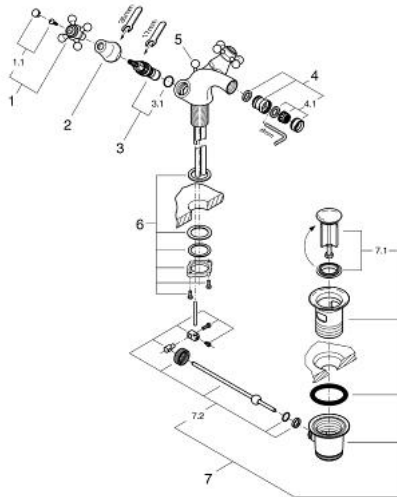

24 003 IG0 SINFONIA SINGLE-HOLE BIDET MIXER

PRODUCT DESCRIPTION

- Colour: chrome/gold
- ceramic headparts 1/2", 180°
- ball-joint mousseur
- pop-up waste set 1 1/4"
- with cross handles
- GROHE LongLife finish

24 003 IG0 SINFONIA SINGLE-HOLE BIDET MIXER

SPARE PARTS, January 2000 – now

- 1: Sinfonia cross handles (Spare part-nr. 452911G0)
- 1.1: Marking piece (Spare part-nr. 45305000)
- 2: Cap (Spare part-nr. 00061000)
- 3: Ceramic headpart, 1/2" (Spare part-nr. 45346000)
- 3.1: O-ring $\varnothing 18.2 \times \varnothing 1.7$ (Spare part-nr. 0392400M)
- 4: Ball-joint aerator (Spare part-nr. 13915000)
- 4.1: Mousseur (Spare part-nr. 13928000)
- 5: Pop-up rod (Spare part-nr. 075111G0)
- 6: Shank mounting kit (Spare part-nr. 46078000)
- 7: Pop-up waste set 1 1/4" (Spare part-nr. 28910IG0)
- 7.1: Plug (Spare part-nr. 07182G00)
- 7.2: Eccentric rod (Spare part-nr. 07052000)