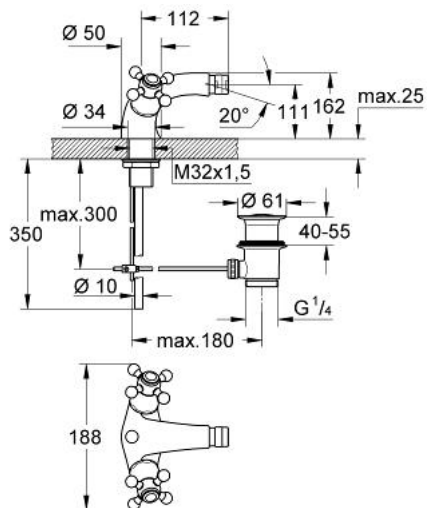

24 003 IG0 SINFONIA SINGLE-HOLE BIDET MIXER

PRODUCT DESCRIPTION

- Colour: chrome/gold
- ceramic headparts 1/2", 180°
- ball-joint mousseur
- pop-up waste set 1 1/4"
- with cross handles
- GROHE LongLife finish

24 003 IG0 SINFONIA SINGLE-HOLE BIDET MIXER

SPARE PARTS, January 2000 – now

- 1: Sinfonia cross handles (Spare part-nr. 452911G0)
- 1.1: Marking piece (Spare part-nr. 45305000)
- 2: Cap (Spare part-nr. 00061000)
- 3: Ceramic headpart, 1/2" (Spare part-nr. 45346000)
- 3.1: O-ring $\varnothing 18.2 \times \varnothing 1.7$ (Spare part-nr. 0392400M)
- 4: Ball-joint aerator (Spare part-nr. 13915000)
- 4.1: Mousseur (Spare part-nr. 13928000)
- 5: Pop-up rod (Spare part-nr. 075111G0)
- 6: Shank mounting kit (Spare part-nr. 46078000)
- 7: Pop-up waste set 1 1/4" (Spare part-nr. 28910IG0)
- 7.1: Plug (Spare part-nr. 07182G00)
- 7.2: Eccentric rod (Spare part-nr. 07052000)