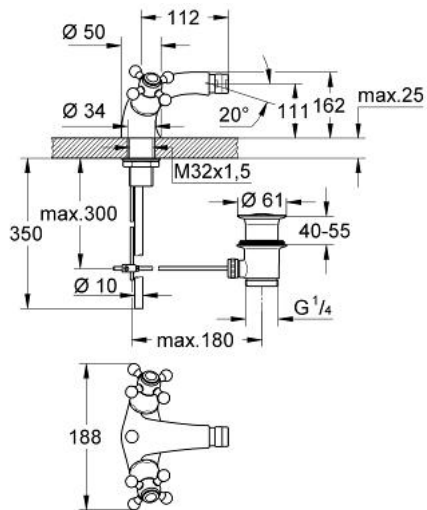

24 003 IG0 SINFONIA SINGLE-HOLE BIDET MIXER 1/2"

PRODUCT DESCRIPTION

- Colour: chrome/gold
- Carbodur ceramic headparts 1/2", 180°
- ball-joint mousseur
- pop-up waste set 1 1/4"
- with cross handles
- GROHE LongLife finish

24 003 IG0 SINFONIA SINGLE-HOLE BIDET MIXER 1/2"

SPARE PARTS, 1月 2000 – now

- 1: Cross handle (Spare part-nr. 45291IG0)
- 1.1: Marking piece (Spare part-nr. 45305000)
- 2: Cover cap (Spare part-nr. 00061000)
- 3: Ceramic headpart 1/2" (Spare part-nr. 45346000)
- 3.1: O-ring Ø 18.2 x Ø 1.7 (Spare part-nr. 0392400M)
- 4: Ball-joint aerator (Spare part-nr. 13915000)
- 4.1: Mousseur (Spare part-nr. 13928000)
- 5: Pop-up rod (Spare part-nr. 07511IG0)
- 6: Shank mounting kit (Spare part-nr. 46078000)
- 7: Waste set 1 1/4" (Spare part-nr. 28910IG0)
- 7.1: Plug (Spare part-nr. 07182G00)
- 7.2: Eccentric rod (Spare part-nr. 07052000)