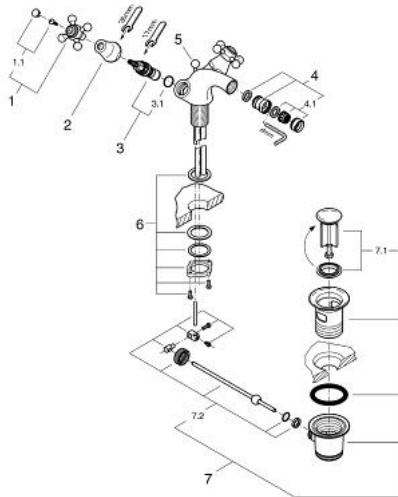

24 003 IG0 SINFONIA SINGLE-HOLE BIDET MIXER 1/2"

PRODUCT DESCRIPTION

- Colour: chrome/gold
- Carbodur ceramic headparts 1/2", 180°
- ball-joint mousseur
- pop-up waste set 1 1/4"
- with cross handles
- GROHE LongLife finish

24 003 IG0 SINFONIA SINGLE-HOLE BIDET MIXER 1/2"

SPARE PARTS, 1月 2000 – now

- 1: Cross handle (Spare part-nr. 45291IG0)
- 1.1: Marking piece (Spare part-nr. 45305000)
- 2: Cover cap (Spare part-nr. 00061000)
- 3: Ceramic headpart 1/2" (Spare part-nr. 45346000)
- 3.1: O-ring Ø 18.2 x Ø 1.7 (Spare part-nr. 0392400M)
- 4: Ball-joint aerator (Spare part-nr. 13915000)
- 4.1: Mousseur (Spare part-nr. 13928000)
- 5: Pop-up rod (Spare part-nr. 07511IG0)
- 6: Shank mounting kit (Spare part-nr. 46078000)
- 7: Waste set 1 1/4" (Spare part-nr. 28910IG0)
- 7.1: Plug (Spare part-nr. 07182G00)
- 7.2: Eccentric rod (Spare part-nr. 07052000)