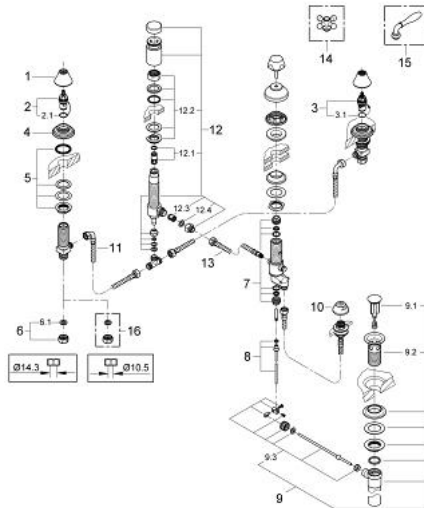

24 020 000 SEABURY THREE-HOLE BIDET MIXER

PRODUCT DESCRIPTION

- Colour: chrome
- without handles
- rim flush/bidet spray
- with anti-vacuum device
- pressure-proof, flexible connection hoses
- for Seabury cross and lever handles 18 731 / 18 732
- GROHE LongLife finish

24 020 000 SEABURY THREE-HOLE BIDET MIXER

SPARE PARTS, 12月 2013 – now

- 1: Cap (Spare part-nr. 45907000)
- 2: Ceramic headpart 1/2" (Spare part-nr. 45882000)
- 2.1: O-ring Ø 18.2 x Ø 1.7 (Spare part-nr. 0392400M)
- 3: Ceramic headpart 1/2" (Spare part-nr. 45883000)
- 3.1: O-ring Ø 18.2 x Ø 1.7 (Spare part-nr. 0392400M)
- 4: Escutcheon (Spare part-nr. 45906000)
- 5: Counter screws M28 x 1.5 (Spare part-nr. 45025000)
- 6: Coupling nut 1/2" x 14.5 mm (Spare part-nr. 1290200M)
- 6.1: Fibre seal Ø 18,5 x Ø 12 x 2 (Spare part-nr. 0138900M)
- 7: Seal kit (Spare part-nr. 45027000)
- 8: Swivel vertical pop-up rod (Spare part-nr. 45646000)
- 9: Waste fitting (Spare part-nr. 28957000)
- 9.1: Plug (Spare part-nr. 45324000)
- 9.2: Housing (Spare part-nr. 01153000)
- 9.3: Ball rod (Spare part-nr. 45264000)
- 10: Spray faceplate (Spare part-nr. 02664000)
- 11: Flexible connection hose (Spare part-nr. 45704000)
- 12: Vacuum breaker (Spare part-nr. 45852000)
- 12.1: Shank mounting kit (Spare part-nr. 45855000)
- 12.2: Non-return valve (Spare part-nr. 08565000)
- 12.3: Fibre seal Ø 18,5 x Ø 12 x 2 (Spare part-nr. 0138900M)
- 13: Flexible connector M10 x 1 x M15 x 1 x 350 (Spare part-nr. 46254000)
- 14: Cross handle (Spare part-nr. 18731000)*
- 15: Lever handle (Spare part-nr. 18732000)*
- 16: Coupling nut 1/2" (Spare part-nr. 1290100M)*