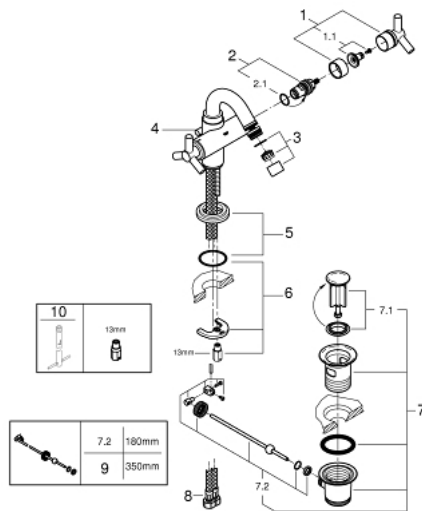

24 027 000 ATRIO SINGLE-HOLE BIDET MIXER M-SIZE

SPARE PARTS, September 2016 – now

- 1: Handle Atrio Ypsilon (Spare part-nr. 45603000)
- 1.1: Replacement handle connection kit (Spare part-nr. 45605000)
- 2: Ceramic headpart, 1/2" (Spare part-nr. 45882000)
- 2.1: O-ring $\varnothing 18.2 \times \varnothing 1.7$ (Spare part-nr. 0392400M)
- 3: Mousseur (Spare part-nr. 06574000)
- 4: Pop-up rod (Spare part-nr. 06575000)
- 5: Escutcheon (Spare part-nr. 45629000)
- 6: Shank mounting kit (Spare part-nr. 46249000)
- 7: Pop-up waste set 1 1/4" (Spare part-nr. 28910000)
- 7.1: Plug (Spare part-nr. 07182000)
- 7.2: Eccentric rod (Spare part-nr. 07052000)
- 8: Connection hose (Spare part-nr. 46255000)
- 9: Eccentric rod (Spare part-nr. 07341000)*
- 10: Mounting wrench (Spare part-nr. 19017000)*