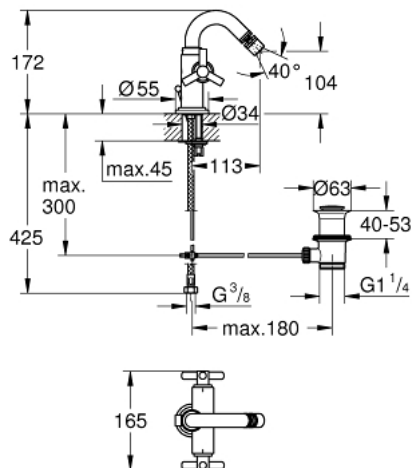

24 027 000 **ATRIO SINGLE-HOLE BIDET MIXER 1/2"**  
**M-SIZE**

**PRODUCT DESCRIPTION**

- Colour: chrome
- ceramic headparts 1/2", 90°
- GROHE LongLife finish
- rapid installation system
- ball-joint mousseur
- bow spout
- pop-up waste set 1 1/4"
- flexible connection hoses
- with Ypsilon handle

24 027 000 **ATRIO SINGLE-HOLE BIDET MIXER 1/2"**  
**M-SIZE**

**SPARE PARTS**, 9月 2016 – now

- 1: Handle Atrio Ypsilon (Spare part-nr. 45603000)
- 1.1: Replacement handle connection kit (Spare part-nr. 45605000)
- 2: Ceramic headpart 1/2" (Spare part-nr. 45882000)
- 2.1: O-ring Ø 18.2 x Ø 1.7 (Spare part-nr. 0392400M)
- 3: Mousseur (Spare part-nr. 06574000)
- 4: Pop-up rod (Spare part-nr. 06575000)
- 5: Escutcheon (Spare part-nr. 45629000)
- 6: Shank mounting kit (Spare part-nr. 46249000)
- 7: Waste set 1 1/4" (Spare part-nr. 28910000)
- 7.1: Plug (Spare part-nr. 07182000)
- 7.2: Eccentric rod (Spare part-nr. 07052000)
- 8: Connection hose (Spare part-nr. 46255000)
- 9: Eccentric rod (Spare part-nr. 07341000)\*
- 10: Mounting wrench (Spare part-nr. 19017000)\*