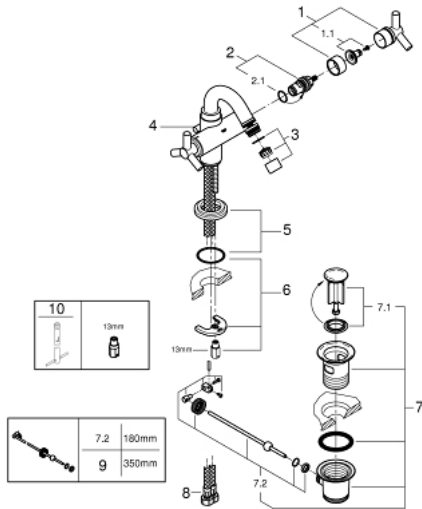

24 027 000 **ATRIO SINGLE-HOLE BIDET MIXER 1/2"**  
**M-SIZE**

**PRODUCT DESCRIPTION**

- Colour: chrome
- ceramic headparts 1/2", 90°
- GROHE LongLife finish
- rapid installation system
- ball-joint mousseur
- bow spout
- pop-up waste set 1 1/4"
- flexible connection hoses
- with Ypsilon handle

24 027 000 **ATRIO SINGLE-HOLE BIDET MIXER 1/2"**  
**M-SIZE**

**SPARE PARTS**, 9月 2016 – now

- 1: Handle Atrio Ypsilon (Spare part-nr. 45603000)
- 1.1: Replacement handle connection kit (Spare part-nr. 45605000)
- 2: Ceramic headpart 1/2" (Spare part-nr. 45882000)
- 2.1: O-ring Ø 18.2 x Ø 1.7 (Spare part-nr. 0392400M)
- 3: Mousseur (Spare part-nr. 06574000)
- 4: Pop-up rod (Spare part-nr. 06575000)
- 5: Escutcheon (Spare part-nr. 45629000)
- 6: Shank mounting kit (Spare part-nr. 46249000)
- 7: Waste set 1 1/4" (Spare part-nr. 28910000)
- 7.1: Plug (Spare part-nr. 07182000)
- 7.2: Eccentric rod (Spare part-nr. 07052000)
- 8: Connection hose (Spare part-nr. 46255000)
- 9: Eccentric rod (Spare part-nr. 07341000)\*
- 10: Mounting wrench (Spare part-nr. 19017000)\*