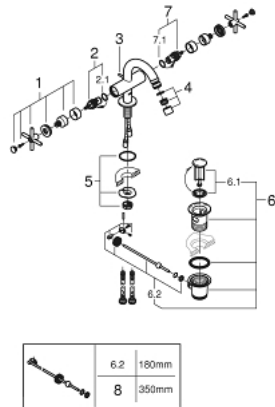

24 027 003 ATRIO SINGLE-HOLE BIDET MIXER M-SIZE

PRODUCT DESCRIPTION

- Colour: chrome
- ceramic headparts 1/2", 90°
- GROHE LongLife finish
- rapid-installation-system
- ball-joint mousseur
- bow spout
- pop-up waste set 1 1/4"
- flexible connection hoses
- with cross handles
- Two different sets of caps included. One set with "H" and "C" marking, one set without marking.

24 027 003 ATRIO SINGLE-HOLE BIDET MIXER M-SIZE

SPARE PARTS, August 2018 – now

- 1: Cross handles (Spare part-nr. 18026003)
- 2: Ceramic headpart, 1/2" (Spare part-nr. 45883000)
- 2.1: O-ring $\varnothing 18.2 \times \varnothing 1.7$ (Spare part-nr. 0392400M)
- 3: Pop-up rod (Spare part-nr. 65196000)
- 4: Mousseur (Spare part-nr. 06574000)
- 5: Shank fastening assembly (Spare part-nr. 48409000)
- 6: Pop-up waste set 1 1/4" (Spare part-nr. 28910000)
- 6.1: Plug (Spare part-nr. 07182000)
- 6.2: Eccentric rod (Spare part-nr. 07052000)
- 7: Ceramic headpart, 1/2" (Spare part-nr. 45882000)
- 7.1: O-ring $\varnothing 18.2 \times \varnothing 1.7$ (Spare part-nr. 0392400M)
- 8: Eccentric rod (Spare part-nr. 07341000)*