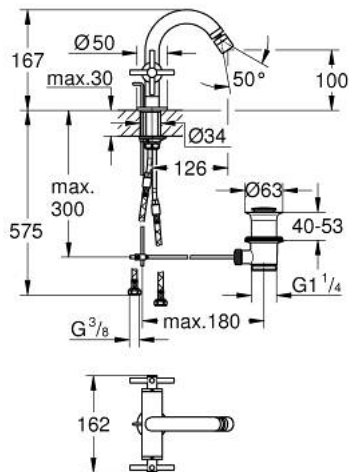

24 027 003 ATRIO SINGLE-HOLE BIDET MIXER M-SIZE

PRODUCT DESCRIPTION

- Colour: chrome
- ceramic headparts 1/2", 90°
- GROHE LongLife finish
- rapid-installation-system
- ball-joint mousseur
- bow spout
- pop-up waste set 1 1/4"
- flexible connection hoses
- with cross handles
- Two different sets of caps included. One set with "H" and "C" marking, one set without marking.

24 027 003 ATRIO SINGLE-HOLE BIDET MIXER M-SIZE

SPARE PARTS, August 2018 – now

- 1: Cross handles (Spare part-nr. 18026003)
- 2: Ceramic headpart, 1/2" (Spare part-nr. 45883000)
- 2.1: O-ring $\varnothing 18.2 \times \varnothing 1.7$ (Spare part-nr. 0392400M)
- 3: Pop-up rod (Spare part-nr. 65196000)
- 4: Mousseur (Spare part-nr. 06574000)
- 5: Shank fastening assembly (Spare part-nr. 48409000)
- 6: Pop-up waste set 1 1/4" (Spare part-nr. 28910000)
- 6.1: Plug (Spare part-nr. 07182000)
- 6.2: Eccentric rod (Spare part-nr. 07052000)
- 7: Ceramic headpart, 1/2" (Spare part-nr. 45882000)
- 7.1: O-ring $\varnothing 18.2 \times \varnothing 1.7$ (Spare part-nr. 0392400M)
- 8: Eccentric rod (Spare part-nr. 07341000)*