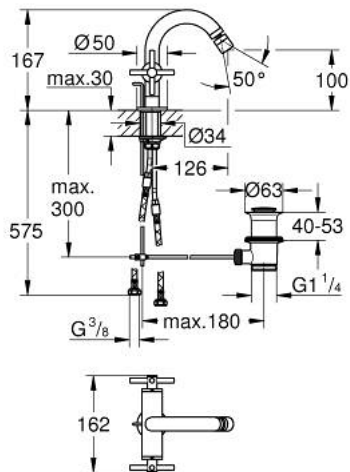

24 027 003 ATRIO SINGLE-HOLE BIDET MIXER 1/2" M-SIZE

PRODUCT DESCRIPTION

- Colour: chrome
- ceramic headparts 1/2", 90°
- GROHE LongLife finish
- rapid installation system
- ball-joint mousseur
- bow spout
- pop-up waste set 1 1/4"
- flexible connection hoses
- with cross handles
- Two different sets of caps included. One set with "H" and "C" marking, one set without marking.

24 027 003 **ATRIO SINGLE-HOLE BIDET MIXER 1/2"**
M-SIZE

SPARE PARTS, 8月 2018 – now

- 1: Cross handles (Spare part-nr. 18026003)
- 2: Ceramic headpart 1/2" (Spare part-nr. 45883000)
- 2.1: O-ring Ø 18.2 x Ø 1.7 (Spare part-nr. 0392400M)
- 3: Pop-up rod (Spare part-nr. 65196000)
- 4: Mousseur (Spare part-nr. 06574000)
- 5: Shank fastening assembly (Spare part-nr. 48409000)
- 6: Waste set 1 1/4" (Spare part-nr. 28910000)
- 6.1: Plug (Spare part-nr. 07182000)
- 6.2: Eccentric rod (Spare part-nr. 07052000)
- 7: Ceramic headpart 1/2" (Spare part-nr. 45882000)
- 7.1: O-ring Ø 18.2 x Ø 1.7 (Spare part-nr. 0392400M)
- 8: Eccentric rod (Spare part-nr. 07341000)*