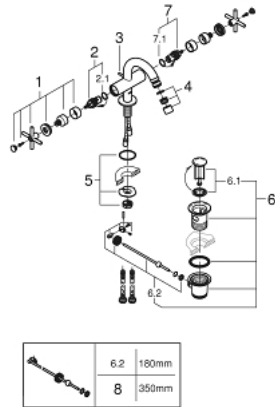

24 027 003 ATRIO SINGLE-HOLE BIDET MIXER 1/2" M-SIZE

PRODUCT DESCRIPTION

- Colour: chrome
- ceramic headparts 1/2", 90°
- GROHE LongLife finish
- rapid installation system
- ball-joint mousseur
- bow spout
- pop-up waste set 1 1/4"
- flexible connection hoses
- with cross handles
- Two different sets of caps included. One set with "H" and "C" marking, one set without marking.

24 027 003 **ATRIO SINGLE-HOLE BIDET MIXER 1/2"**
M-SIZE

SPARE PARTS, 8月 2018 – now

- 1: Cross handles (Spare part-nr. 18026003)
- 2: Ceramic headpart 1/2" (Spare part-nr. 45883000)
- 2.1: O-ring Ø 18.2 x Ø 1.7 (Spare part-nr. 0392400M)
- 3: Pop-up rod (Spare part-nr. 65196000)
- 4: Mousseur (Spare part-nr. 06574000)
- 5: Shank fastening assembly (Spare part-nr. 48409000)
- 6: Waste set 1 1/4" (Spare part-nr. 28910000)
- 6.1: Plug (Spare part-nr. 07182000)
- 6.2: Eccentric rod (Spare part-nr. 07052000)
- 7: Ceramic headpart 1/2" (Spare part-nr. 45882000)
- 7.1: O-ring Ø 18.2 x Ø 1.7 (Spare part-nr. 0392400M)
- 8: Eccentric rod (Spare part-nr. 07341000)*