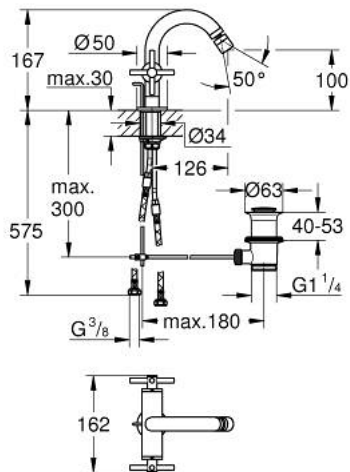

24 027 AL3 ATRIO SINGLE-HOLE BIDET MIXER M-SIZE

PRODUCT DESCRIPTION

- Colour: brushed hard graphite
- ceramic headparts $1\frac{1}{2}$ ", 90°
- GROHE LongLife finish
- rapid-installation-system
- ball-joint mousseur
- bow spout
- pop-up waste set $1\frac{1}{4}$ "
- flexible connection hoses
- with cross handles
- Two different sets of caps included. One set with "H" and "C" marking, one set without marking.