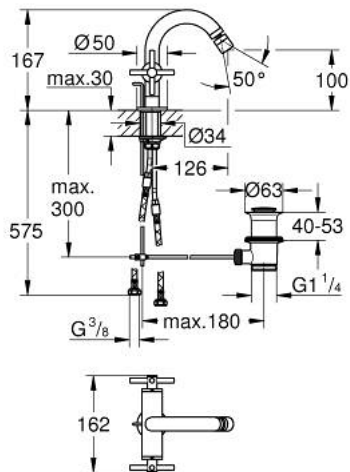

24 027 DC3 ATRIO SINGLE-HOLE BIDET MIXER M-SIZE

PRODUCT DESCRIPTION

- Colour: Supersteel
- ceramic headparts $1\frac{1}{2}$ ", 90°
- GROHE LongLife finish
- rapid-installation-system
- ball-joint mousseur
- bow spout
- pop-up waste set $1\frac{1}{4}$ "
- flexible connection hoses
- with cross handles
- Two different sets of caps included. One set with "H" and "C" marking, one set without marking.

24 027 DC3 ATRIO SINGLE-HOLE BIDET MIXER M-SIZE

SPARE PARTS, August 2018 – now

- 1: Cross handles (Spare part-nr. 18026DC3)
- 2: Ceramic headpart, 1/2" (Spare part-nr. 45883000)
- 2.1: O-ring $\varnothing 18.2 \times \varnothing 1.7$ (Spare part-nr. 0392400M)
- 3: Pop-up rod (Spare part-nr. 65196EN0)
- 4: Mousseur (Spare part-nr. 06574DC0)
- 5: Shank fastening assembly (Spare part-nr. 48409000)
- 6: Pop-up waste set 1 1/4" (Spare part-nr. 28910DC0)
- 6.1: Plug (Spare part-nr. 07182DC0)
- 6.2: Eccentric rod (Spare part-nr. 07052000)
- 7: Ceramic headpart, 1/2" (Spare part-nr. 45882000)
- 7.1: O-ring $\varnothing 18.2 \times \varnothing 1.7$ (Spare part-nr. 0392400M)
- 8: Eccentric rod (Spare part-nr. 07341000)*