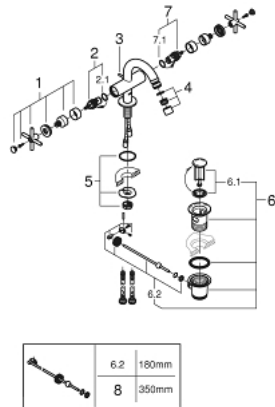

24 027 DC3 ATRIO SINGLE-HOLE BIDET MIXER M-SIZE

PRODUCT DESCRIPTION

- Colour: Supersteel
- ceramic headparts $1\frac{1}{2}$ ", 90°
- GROHE LongLife finish
- rapid-installation-system
- ball-joint mousseur
- bow spout
- pop-up waste set $1\frac{1}{4}$ "
- flexible connection hoses
- with cross handles
- Two different sets of caps included. One set with "H" and "C" marking, one set without marking.

24 027 DC3 ATRIO SINGLE-HOLE BIDET MIXER M-SIZE

SPARE PARTS, August 2018 – now

- 1: Cross handles (Spare part-nr. 18026DC3)
- 2: Ceramic headpart, 1/2" (Spare part-nr. 45883000)
- 2.1: O-ring $\varnothing 18.2 \times \varnothing 1.7$ (Spare part-nr. 0392400M)
- 3: Pop-up rod (Spare part-nr. 65196EN0)
- 4: Mousseur (Spare part-nr. 06574DC0)
- 5: Shank fastening assembly (Spare part-nr. 48409000)
- 6: Pop-up waste set 1 1/4" (Spare part-nr. 28910DC0)
- 6.1: Plug (Spare part-nr. 07182DC0)
- 6.2: Eccentric rod (Spare part-nr. 07052000)
- 7: Ceramic headpart, 1/2" (Spare part-nr. 45882000)
- 7.1: O-ring $\varnothing 18.2 \times \varnothing 1.7$ (Spare part-nr. 0392400M)
- 8: Eccentric rod (Spare part-nr. 07341000)*