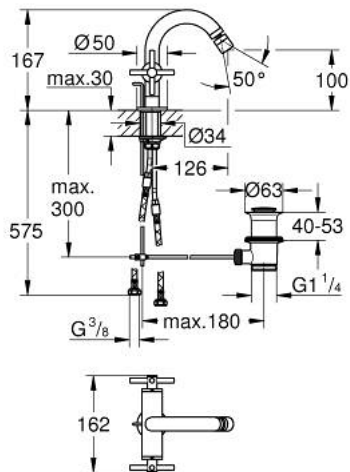

24 027 DC3 ATRIO SINGLE-HOLE BIDET MIXER 1/2" M-SIZE

PRODUCT DESCRIPTION

- Colour: supersteel
- ceramic headparts 1/2", 90°
- GROHE LongLife finish
- rapid installation system
- ball-joint mousseur
- bow spout
- pop-up waste set 1 1/4"
- flexible connection hoses
- with cross handles
- Two different sets of caps included. One set with "H" and "C" marking, one set without marking.

24 027 DC3 ATRIO SINGLE-HOLE BIDET MIXER 1/2" M-SIZE

SPARE PARTS, 8月 2018 – now

- 1: Cross handles (Spare part-nr. 18026DC3)
- 2: Ceramic headpart 1/2" (Spare part-nr. 45883000)
- 2.1: O-ring Ø 18.2 x Ø 1.7 (Spare part-nr. 0392400M)
- 3: Pop-up rod (Spare part-nr. 65196EN0)
- 4: Mousseur (Spare part-nr. 06574DC0)
- 5: Shank fastening assembly (Spare part-nr. 48409000)
- 6: Waste set 1 1/4" (Spare part-nr. 28910DC0)
- 6.1: Plug (Spare part-nr. 07182DC0)
- 6.2: Eccentric rod (Spare part-nr. 07052000)
- 7: Ceramic headpart 1/2" (Spare part-nr. 45882000)
- 7.1: O-ring Ø 18.2 x Ø 1.7 (Spare part-nr. 0392400M)
- 8: Eccentric rod (Spare part-nr. 07341000)*