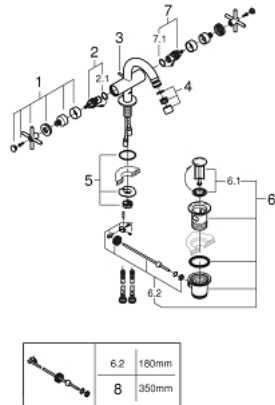

24 027 DC3 ATRIO SINGLE-HOLE BIDET MIXER 1/2" M-SIZE

PRODUCT DESCRIPTION

- Colour: supersteel
- ceramic headparts 1/2", 90°
- GROHE LongLife finish
- rapid installation system
- ball-joint mousseur
- bow spout
- pop-up waste set 1 1/4"
- flexible connection hoses
- with cross handles
- Two different sets of caps included. One set with "H" and "C" marking, one set without marking.

24 027 DC3 ATRIO SINGLE-HOLE BIDET MIXER 1/2" M-SIZE

SPARE PARTS, 8月 2018 – now

- 1: Cross handles (Spare part-nr. 18026DC3)
- 2: Ceramic headpart 1/2" (Spare part-nr. 45883000)
- 2.1: O-ring Ø 18.2 x Ø 1.7 (Spare part-nr. 0392400M)
- 3: Pop-up rod (Spare part-nr. 65196EN0)
- 4: Mousseur (Spare part-nr. 06574DC0)
- 5: Shank fastening assembly (Spare part-nr. 48409000)
- 6: Waste set 1 1/4" (Spare part-nr. 28910DC0)
- 6.1: Plug (Spare part-nr. 07182DC0)
- 6.2: Eccentric rod (Spare part-nr. 07052000)
- 7: Ceramic headpart 1/2" (Spare part-nr. 45882000)
- 7.1: O-ring Ø 18.2 x Ø 1.7 (Spare part-nr. 0392400M)
- 8: Eccentric rod (Spare part-nr. 07341000)*