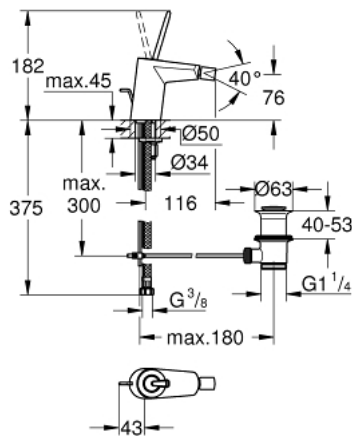

24 036 000 EURODISC JOY SINGLE-LEVER BIDET MIXER S-SIZE

PRODUCT DESCRIPTION

- Colour: chrome
- single hole installation
- metal lever
- GROHE FeatherControl Joystick cartridge
- GROHE LongLife finish
- GROHE EcoJoy - less water, perfect flow
- maximum flow rate (at 3 bar): 5 l/min
- ball-joint mousseur
- GROHE FastFixation Plus installation system
- pop-up waste set 1 1/4"
- flexible connection hoses
- minimum pressure 1,0 bar

24 036 000 EURODISC JOY SINGLE-LEVER BIDET MIXER S-SIZE

SPARE PARTS, August 2013 – now

- 1: Lever (Spare part-nr. 46906000)
- 2: Cartridge (Spare part-nr. 46907000)
- 3: Pop-up rod (Spare part-nr. 46739000)
- 4: Shank mounting kit (Spare part-nr. 46645000)
- 5: Pop-up waste set 1 1/4" (Spare part-nr. 28910000)
- 5.1: Plug (Spare part-nr. 07182000)
- 5.2: Eccentric rod (Spare part-nr. 07052000)
- 6: Mousseur (Spare part-nr. 13998000)
- 7: Mounting wrench (Spare part-nr. 19017000)*
- 8: Eccentric rod (Spare part-nr. 07341000)*