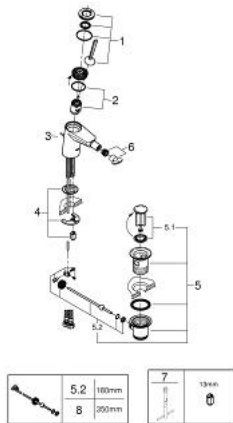

24 036 000 EURODISC JOY SINGLE-LEVER BIDET MIXER S-SIZE

PRODUCT DESCRIPTION

- Colour: chrome
- single hole installation
- metal lever
- GROHE FeatherControl Joystick cartridge
- GROHE LongLife finish
- GROHE EcoJoy - less water, perfect flow
- maximum flow rate (at 3 bar): 5 l/min
- ball-joint mousseur
- GROHE FastFixation Plus installation system
- pop-up waste set 1 1/4"
- flexible connection hoses
- minimum pressure 1,0 bar

24 036 000 EURODISC JOY SINGLE-LEVER BIDET MIXER S-SIZE

SPARE PARTS, August 2013 – now

- 1: Lever (Spare part-nr. 46906000)
- 2: Cartridge (Spare part-nr. 46907000)
- 3: Pop-up rod (Spare part-nr. 46739000)
- 4: Shank mounting kit (Spare part-nr. 46645000)
- 5: Pop-up waste set 1 1/4" (Spare part-nr. 28910000)
- 5.1: Plug (Spare part-nr. 07182000)
- 5.2: Eccentric rod (Spare part-nr. 07052000)
- 6: Mousseur (Spare part-nr. 13998000)
- 7: Mounting wrench (Spare part-nr. 19017000)*
- 8: Eccentric rod (Spare part-nr. 07341000)*