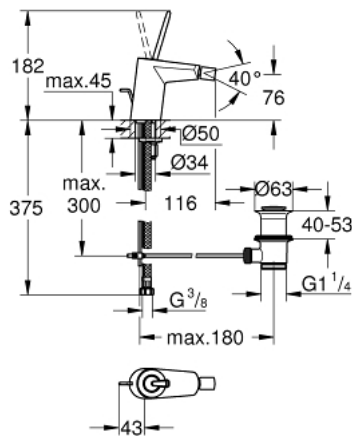

24 036 000 EURODISC JOY SINGLE-LEVER BIDET MIXER 1/2" S-SIZE

PRODUCT DESCRIPTION

- Colour: chrome
- single hole installation
- metal lever
- GROHE FeatherControl Joystick cartridge
- GROHE LongLife finish
- GROHE EcoJoy - Less water, perfect flow
- maximum flow rate (at 3 bar): 5 l/min
- ball-joint mousseur
- GROHE FastFixation Plus installation system
- pop-up waste set 1 1/4"
- flexible connection hoses
- min. recommended pressure 1.0 bar

24 036 000 EURODISC JOY SINGLE-LEVER BIDET MIXER 1/2" S-SIZE

SPARE PARTS, 8月 2013 – now

- 1: Lever (Spare part-nr. 46906000)
 - 2: Cartridge (Spare part-nr. 46907000)
 - 3: Pop-up rod (Spare part-nr. 46739000)
 - 4: Shank mounting kit (Spare part-nr. 46645000)
 - 5: Waste set 1 1/4" (Spare part-nr. 28910000)
 - 5.1: Plug (Spare part-nr. 07182000)
 - 5.2: Eccentric rod (Spare part-nr. 07052000)
 - 6: Mousseur (Spare part-nr. 13998000)
 - 7: Mounting wrench (Spare part-nr. 19017000)*
 - 8: Eccentric rod (Spare part-nr. 07341000)*
- * Optional accessories