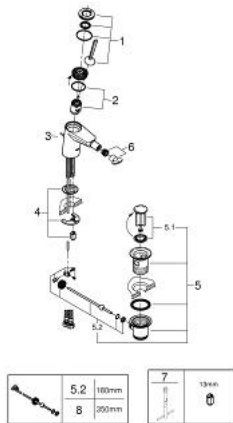

## 24 036 LS0 EURODISC JOY SINGLE-LEVER BIDET MIXER S-SIZE

### PRODUCT DESCRIPTION

- Colour: moon white/chrome
- single hole installation
- metal lever
- GROHE FeatherControl Joystick cartridge
- GROHE LongLife finish
- ball-joint mousseur 5.7 l/min
- GROHE FastFixation Plus installation system
- pop-up waste set 1 1/4"
- flexible connection hoses
- minimum pressure 1,0 bar

### SPARE PARTS, August 2013 – now

- 1: Lever (Spare part-nr. 46906LS0)
- 2: Cartridge (Spare part-nr. 46907000)
- 3: Pop-up rod (Spare part-nr. 46739000)
- 4: Shank mounting kit (Spare part-nr. 46645000)
- 5: Pop-up waste set 1 1/4" (Spare part-nr. 28910000)
- 5.1: Plug (Spare part-nr. 07182000)
- 5.2: Eccentric rod (Spare part-nr. 07052000)
- 6: Mousseur (Spare part-nr. 13998000)
- 7: Mounting wrench (Spare part-nr. 19017000)\*
- 8: Eccentric rod (Spare part-nr. 07341000)\*