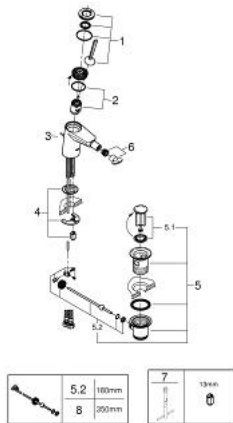

24 036 LS0 EURODISC JOY SINGLE-LEVER BIDET MIXER S-SIZE

SPARE PARTS, August 2013 – now

- 1: Lever (Spare part-nr. 46906LS0)
- 2: Cartridge (Spare part-nr. 46907000)
- 3: Pop-up rod (Spare part-nr. 46739000)
- 4: Shank mounting kit (Spare part-nr. 46645000)
- 5: Pop-up waste set 1 1/4" (Spare part-nr. 28910000)
- 5.1: Plug (Spare part-nr. 07182000)
- 5.2: Eccentric rod (Spare part-nr. 07052000)
- 6: Mousseur (Spare part-nr. 13998000)
- 7: Mounting wrench (Spare part-nr. 19017000)*
- 8: Eccentric rod (Spare part-nr. 07341000)*

* Optional accessories