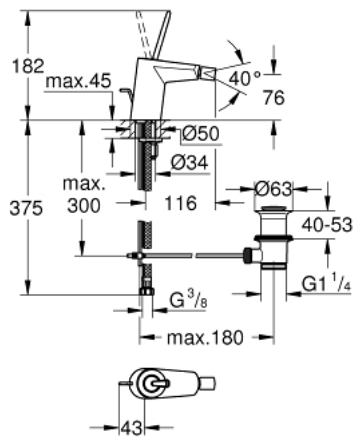

## 24 036 LS0 EURODISC JOY SINGLE-LEVER BIDET MIXER S-SIZE

### PRODUCT DESCRIPTION

- Colour: moon white/chrome
- single hole installation
- metal lever
- GROHE FeatherControl Joystick cartridge
- GROHE LongLife finish
- ball-joint mousseur 5.7 l/min
- GROHE FastFixation Plus installation system
- pop-up waste set 1 1/4"
- flexible connection hoses
- minimum pressure 1,0 bar

### SPARE PARTS, August 2013 – now

- 1: Lever (Spare part-nr. 46906LS0)
- 2: Cartridge (Spare part-nr. 46907000)
- 3: Pop-up rod (Spare part-nr. 46739000)
- 4: Shank mounting kit (Spare part-nr. 46645000)
- 5: Pop-up waste set 1 1/4" (Spare part-nr. 28910000)
- 5.1: Plug (Spare part-nr. 07182000)
- 5.2: Eccentric rod (Spare part-nr. 07052000)
- 6: Mousseur (Spare part-nr. 13998000)
- 7: Mounting wrench (Spare part-nr. 19017000)\*
- 8: Eccentric rod (Spare part-nr. 07341000)\*