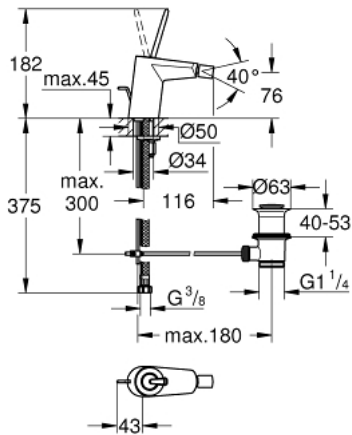

24 036 LS0 EURODISC JOY SINGLE-LEVER BIDET MIXER S-SIZE

PRODUCT DESCRIPTION

- Colour: moon white/chrome
- single hole installation
- metal lever
- GROHE FeatherControl Joystick cartridge
- GROHE LongLife finish
- GROHE Water Saving ball-joint mousseur 5.7 l/min
- GROHE FastFixation Plus installation system
- pop-up waste set 1 1/4"
- flexible connection hoses
- minimum pressure 1,0 bar

24 036 LS0 EURODISC JOY SINGLE-LEVER BIDET MIXER S-SIZE

SPARE PARTS, August 2013 – now

- 1: Lever (Spare part-nr. 46906LS0)
- 2: Cartridge (Spare part-nr. 46907000)
- 3: Pop-up rod (Spare part-nr. 46739000)
- 4: Shank mounting kit (Spare part-nr. 46645000)
- 5: Pop-up waste set 1 1/4" (Spare part-nr. 28910000)
- 5.1: Plug (Spare part-nr. 07182000)
- 5.2: Eccentric rod (Spare part-nr. 07052000)
- 6: Mousseur (Spare part-nr. 13998000)
- 7: Mounting wrench (Spare part-nr. 19017000)*
- 8: Eccentric rod (Spare part-nr. 07341000)*