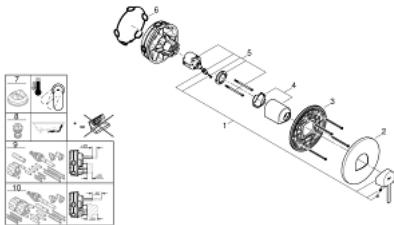

## 24 059 003 GROHE PLUS SINGLE-LEVER SHOWER MIXER

### PRODUCT DESCRIPTION

- Colour: chrome
- trim set for GROHE Rapido SmartBox (35 600/35 604)
- GROHE SilkMove 46 mm ceramic cartridge
- GROHE LongLife finish
- GROHE FastFixation escutcheon with covered shaft sealing and covered fixing
- metal escutcheon, retroactively 6° adjustable
- metal lever
- flow performance: outlet B or C = 30 l/min
- without floor installation plate

### SPARE PARTS, August 2018 – now

- 1: Lever (Spare part-nr. 48496000)
- 2: Escutcheon (Spare part-nr. 49116000)
- 3: Mounting plate (Spare part-nr. 48441000)
- 4: Shield (Spare part-nr. 48495000)
- 5: Cartridge (Spare part-nr. 46048000)
- 6: Ball seal dia. 9x6.8 mm (Spare part-nr. 48360000)
- 7: Temperature limiter (Spare part-nr. 46375000)\*
- 8: Backflow protection combination (EN1717) (Spare part-nr. 14055000)\*
- 9: Universal extension set single-lever mixers, 25 mm (Spare part-nr. 14056000)\*
- 10: Universal extension set single-lever mixers, 50 mm (Spare part-nr. 14057000)\*