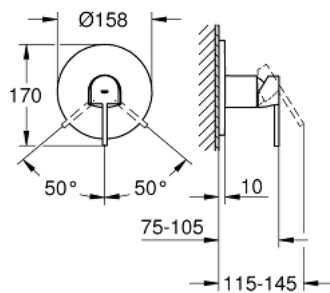

## 24 059 003 GROHE PLUS SINGLE-LEVER SHOWER MIXER

### PRODUCT DESCRIPTION

- Colour: chrome
- trim set for GROHE Rapido SmartBox (35 600/35 604)
- GROHE SilkMove 46 mm ceramic cartridge
- GROHE LongLife finish
- GROHE FastFixation escutcheon with covered shaft sealing and covered fixing
- metal escutcheon, retroactively 6° adjustable
- metal lever
- flow performance: outlet B or C = 30 l/min
- without floor installation plate

### SPARE PARTS, August 2018 – now

- 1: Lever (Spare part-nr. 48496000)
- 2: Escutcheon (Spare part-nr. 49116000)
- 3: Mounting plate (Spare part-nr. 48441000)
- 4: Shield (Spare part-nr. 48495000)
- 5: Cartridge (Spare part-nr. 46048000)
- 6: Ball seal dia. 9x6.8 mm (Spare part-nr. 48360000)
- 7: Temperature limiter (Spare part-nr. 46375000)\*
- 8: Backflow protection combination (EN1717) (Spare part-nr. 14055000)\*
- 9: Universal extension set single-lever mixers, 25 mm (Spare part-nr. 14056000)\*
- 10: Universal extension set single-lever mixers, 50 mm (Spare part-nr. 14057000)\*