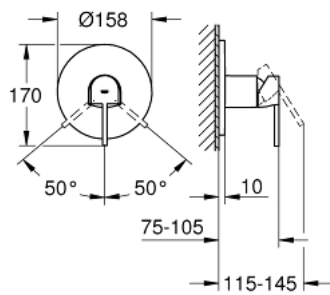

24 059 003 GROHE PLUS SINGLE-LEVER SHOWER MIXER

PRODUCT DESCRIPTION

- Colour: chrome
- trim set for GROHE Rapido SmartBox (35 600/35 604)
- GROHE SilkMove 46 mm ceramic cartridge
- GROHE LongLife finish
- GROHE FastFixation escutcheon with covered shaft sealing and covered fixing
- metal escutcheon, retroactively 6° adjustable
- metal lever
- flow performance: outlet B or C = 30 l/min
- without rough-in set (sold separately)

24 059 003 GROHE PLUS SINGLE-LEVER SHOWER MIXER

SPARE PARTS, 8月 2018 – now

- 1: Lever (Spare part-nr. 48496000)
- 2: Escutcheon (Spare part-nr. 49116000)
- 3: Mounting plate (Spare part-nr. 48441000)
- 4: Cap (Spare part-nr. 48495000)
- 5: Cartridge (Spare part-nr. 46048000)
- 6: Seal (Spare part-nr. 48360000)
- 7: Temperature limiter (Spare part-nr. 46375000)*
- 8: Backflow protection combination (EN1717) (Spare part-nr. 14055000)*
- 9: Universal extension set single-lever mixers, 25 mm (Spare part-nr. 1405600)*
- 10: Universal extension set single-lever mixers, 50 mm (Spare part-nr. 14057000)*