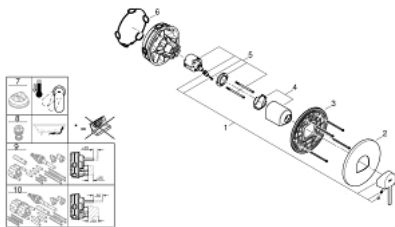

24 059 003 GROHE PLUS SINGLE-LEVER SHOWER MIXER

PRODUCT DESCRIPTION

- Colour: chrome
- trim set for GROHE Rapido SmartBox (35 600/35 604)
- GROHE SilkMove 46 mm ceramic cartridge
- GROHE LongLife finish
- GROHE FastFixation escutcheon with covered shaft sealing and covered fixing
- metal escutcheon, retroactively 6° adjustable
- metal lever
- flow performance: outlet B or C = 30 l/min
- without rough-in set (sold separately)

24 059 003 GROHE PLUS SINGLE-LEVER SHOWER MIXER

SPARE PARTS, 8月 2018 – now

- 1: Lever (Spare part-nr. 48496000)
- 2: Escutcheon (Spare part-nr. 49116000)
- 3: Mounting plate (Spare part-nr. 48441000)
- 4: Cap (Spare part-nr. 48495000)
- 5: Cartridge (Spare part-nr. 46048000)
- 6: Seal (Spare part-nr. 48360000)
- 7: Temperature limiter (Spare part-nr. 46375000)*
- 8: Backflow protection combination (EN1717) (Spare part-nr. 14055000)*
- 9: Universal extension set single-lever mixers, 25 mm (Spare part-nr. 1405600)*
- 10: Universal extension set single-lever mixers, 50 mm (Spare part-nr. 14057000)*