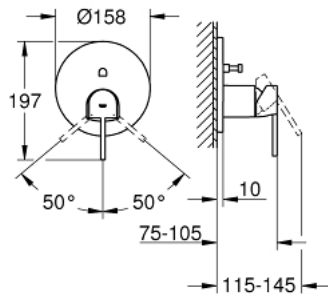

## 24 060 003 GROHE PLUS SINGLE-LEVER MIXER WITH 2-WAY DIVERTER

### PRODUCT DESCRIPTION

- Colour: chrome
- trim set for GROHE Rapido SmartBox (35 600/35 604)
- GROHE SilkMove 46 mm ceramic cartridge
- GROHE LongLife finish
- GROHE FastFixation escutcheon with covered shaft sealing and covered fixing
- metal escutcheon, retroactively 6° adjustable
- metal lever
- automatic 2-way diverter
- flow performance: outlet B = 27 l/min, outlet C = 27 l/min
- without floor installation plate

### SPARE PARTS, August 2018 – now

- 1: lever (Spare part-nr. 48496000)
  - 2: escutcheon (Spare part-nr. 49118000)
  - 3: Mounting plate (Spare part-nr. 48438000)
  - 4: cap (Spare part-nr. 48495000)
  - 5: Diverter (Spare part-nr. 48442000)
  - 6: Cartridge (Spare part-nr. 46048000)
  - 7: Non-return valve (Spare part-nr. 49085000)
  - 8: Ball seal dia. 9x6.8 mm (Spare part-nr. 48360000)
  - 9: Temperature limiter (Spare part-nr. 46375000)\*
  - 10: Backflow protection combination (EN1717) (Spare part-nr. 14055000)\*
  - 11: Universal extension set single-lever mixers, 25 mm (Spare part-nr. 14056000)\*
  - 12: Universal extension set single-lever mixers, 50 mm (Spare part-nr. 14057000)\*
- \* Optional accessories