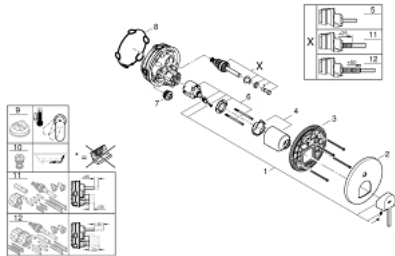

## 24 060 003 GROHE PLUS SINGLE-LEVER MIXER WITH 2-WAY DIVERTER

### PRODUCT DESCRIPTION

- Colour: chrome
- trim set for GROHE Rapido SmartBox (35 600/35 604)
- GROHE SilkMove 46 mm ceramic cartridge
- GROHE LongLife finish
- GROHE FastFixation escutcheon with covered shaft sealing and covered fixing
- metal escutcheon, retroactively 6° adjustable
- metal lever
- automatic 2-way diverter
- flow performance: outlet B = 27 l/min, outlet C = 27 l/min
- without floor installation plate

### SPARE PARTS, August 2018 – now

- 1: lever (Spare part-nr. 48496000)
  - 2: escutcheon (Spare part-nr. 49118000)
  - 3: Mounting plate (Spare part-nr. 48438000)
  - 4: cap (Spare part-nr. 48495000)
  - 5: Diverter (Spare part-nr. 48442000)
  - 6: Cartridge (Spare part-nr. 46048000)
  - 7: Non-return valve (Spare part-nr. 49085000)
  - 8: Ball seal dia. 9x6.8 mm (Spare part-nr. 48360000)
  - 9: Temperature limiter (Spare part-nr. 46375000)\*
  - 10: Backflow protection combination (EN1717) (Spare part-nr. 14055000)\*
  - 11: Universal extension set single-lever mixers, 25 mm (Spare part-nr. 14056000)\*
  - 12: Universal extension set single-lever mixers, 50 mm (Spare part-nr. 14057000)\*
- \* Optional accessories