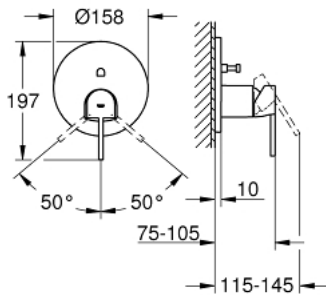

## 24 060 003 GROHE PLUS SINGLE-LEVER MIXER WITH 2-WAY DIVERTER

### PRODUCT DESCRIPTION

- Colour: chrome
- trim set for GROHE Rapido SmartBox (35 600/35 604)
- GROHE SilkMove 46 mm ceramic cartridge
- GROHE LongLife finish
- GROHE FastFixation escutcheon with covered shaft sealing and covered fixing
- metal escutcheon, retroactively 6° adjustable
- metal lever
- automatic 2-way diverter
- flow performance: outlet B = 27 l/min, outlet C = 27 l/min
- without rough-in set (sold separately)

### SPARE PARTS, 8月 2018 – now

- 1: lever (Spare part-nr. 48496000)
  - 2: escutcheon (Spare part-nr. 49118000)
  - 3: Mounting plate (Spare part-nr. 48438000)
  - 4: cap (Spare part-nr. 48495000)
  - 5: Diverter (Spare part-nr. 48442000)
  - 6: Cartridge (Spare part-nr. 46048000)
  - 7: Non-return valve (Spare part-nr. 49085000)
  - 8: Seal (Spare part-nr. 48360000)
  - 9: Temperature limiter (Spare part-nr. 46375000)\*
  - 10: Backflow protection combination (EN1717) (Spare part-nr. 14055000)\*
  - 11: Universal extension set single-lever mixers, 25 mm (Spare part-nr. 14056000)\*
  - 12: Universal extension set single-lever mixers, 50 mm (Spare part-nr. 14057000)\*
- \* Optional accessories