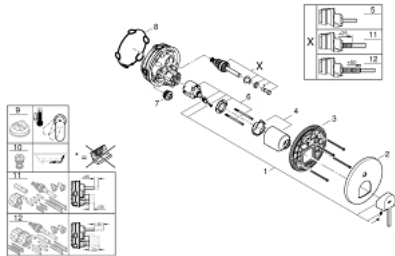

## 24 060 003 GROHE PLUS SINGLE-LEVER MIXER WITH 2-WAY DIVERTER

### PRODUCT DESCRIPTION

- Colour: chrome
- trim set for GROHE Rapido SmartBox (35 600/35 604)
- GROHE SilkMove 46 mm ceramic cartridge
- GROHE LongLife finish
- GROHE FastFixation escutcheon with covered shaft sealing and covered fixing
- metal escutcheon, retroactively 6° adjustable
- metal lever
- automatic 2-way diverter
- flow performance: outlet B = 27 l/min, outlet C = 27 l/min
- without rough-in set (sold separately)

### SPARE PARTS, 8月 2018 – now

- 1: lever (Spare part-nr. 48496000)
  - 2: escutcheon (Spare part-nr. 49118000)
  - 3: Mounting plate (Spare part-nr. 48438000)
  - 4: cap (Spare part-nr. 48495000)
  - 5: Diverter (Spare part-nr. 48442000)
  - 6: Cartridge (Spare part-nr. 46048000)
  - 7: Non-return valve (Spare part-nr. 49085000)
  - 8: Seal (Spare part-nr. 48360000)
  - 9: Temperature limiter (Spare part-nr. 46375000)\*
  - 10: Backflow protection combination (EN1717) (Spare part-nr. 14055000)\*
  - 11: Universal extension set single-lever mixers, 25 mm (Spare part-nr. 14056000)\*
  - 12: Universal extension set single-lever mixers, 50 mm (Spare part-nr. 14057000)\*
- \* Optional accessories