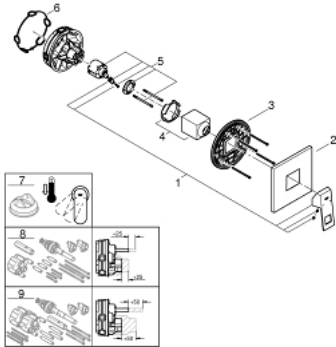

24 061 AL0 EUROCUBE SINGLE-LEVER SHOWER MIXER

PRODUCT DESCRIPTION

- Colour: brushed hard graphite
- trim set for GROHE Rapido SmartBox (35 600/35 604)
- GROHE SilkMove 46 mm ceramic cartridge
- GROHE LongLife finish
- GROHE FastFixation escutcheon with covered shaft sealing and covered fixing
- metal escutcheon, retroactively 6° adjustable
- metal lever
- without roughing-in set 35 600/35 604 (please order separately)
- flow performance: outlet B or C = 30 l/min

24 061 AL0 EUROCUBE SINGLE-LEVER SHOWER MIXER

SPARE PARTS, March 2019 – now

- 1: Lever (Spare part-nr. 46782AL0)
 - 2: Escutcheon (Spare part-nr. 48430AL0)
 - 3: Mounting plate (Spare part-nr. 48441000)
 - 4: Shield (Spare part-nr. 46784AL0)
 - 5: Cartridge (Spare part-nr. 46048000)
 - 6: Ball seal dia. 9x6.8 mm (Spare part-nr. 48360000)
 - 7: Temperature limiter (Spare part-nr. 46375000)*
 - 8: Universal extension set single-lever mixers, 25 mm (Spare part-nr. 14056000)*
 - 9: Universal extension set single-lever mixers, 50 mm (Spare part-nr. 14057000)*
- * Optional accessories