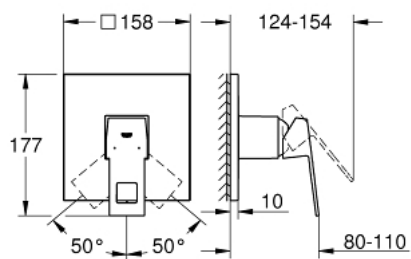

24 061 AL0 EUROCUBE SINGLE-LEVER SHOWER MIXER

PRODUCT DESCRIPTION

- Colour: brushed hard graphite
- trim set for GROHE Rapido SmartBox (35 600/35 604)
- GROHE SilkMove 46 mm ceramic cartridge
- GROHE LongLife finish
- GROHE FastFixation escutcheon with covered shaft sealing and covered fixing
- metal escutcheon, retroactively 6° adjustable
- metal lever
- without roughing-in set 35 600/35 604 (please order separately)
- flow performance: outlet B or C = 30 l/min

24 061 AL0 EUROCUBE SINGLE-LEVER SHOWER MIXER

SPARE PARTS, March 2019 – now

- 1: Lever (Spare part-nr. 46782AL0)
 - 2: Escutcheon (Spare part-nr. 48430AL0)
 - 3: Mounting plate (Spare part-nr. 48441000)
 - 4: Shield (Spare part-nr. 46784AL0)
 - 5: Cartridge (Spare part-nr. 46048000)
 - 6: Ball seal dia. 9x6.8 mm (Spare part-nr. 48360000)
 - 7: Temperature limiter (Spare part-nr. 46375000)*
 - 8: Universal extension set single-lever mixers, 25 mm (Spare part-nr. 14056000)*
 - 9: Universal extension set single-lever mixers, 50 mm (Spare part-nr. 14057000)*
- * Optional accessories