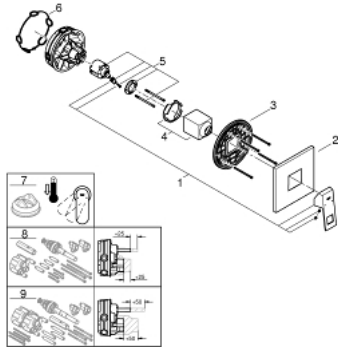

## 24 061 DC0 EUROCUBE SINGLE-LEVER SHOWER MIXER

### SPARE PARTS, September 2018 – now

- 1: Lever (Spare part-nr. 46782DC0)
  - 2: Escutcheon (Spare part-nr. 48430DC0)
  - 3: Mounting plate (Spare part-nr. 48441000)
  - 4: Shield (Spare part-nr. 46784DC0)
  - 5: Cartridge (Spare part-nr. 46048000)
  - 6: Ball seal dia. 9x6.8 mm (Spare part-nr. 48360000)
  - 7: Temperature limiter (Spare part-nr. 46375000)\*
  - 8: Universal extension set single-lever mixers, 25 mm (Spare part-nr. 14056000)\*
  - 9: Universal extension set single-lever mixers, 50 mm (Spare part-nr. 14057000)\*
- \* Optional accessories