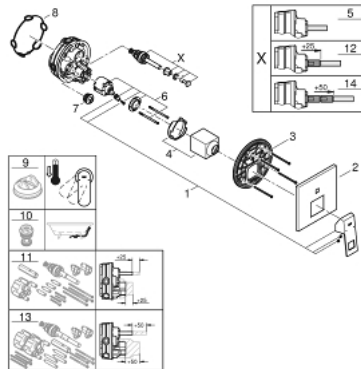

24 062 AL0 EUROCUBE SINGLE-LEVER MIXER WITH 2-WAY DIVERTER

PRODUCT DESCRIPTION

- Colour: brushed hard graphite
- trim set for GROHE Rapido SmartBox (35 600/35 604)
- GROHE SilkMove 46 mm ceramic cartridge
- GROHE LongLife finish
- GROHE FastFixation escutcheon with covered shaft sealing and covered fixing
- metal escutcheon, retroactively 6° adjustable
- metal lever
- automatic 2-way diverter
- without roughing-in set 35 600/35 604 (please order separately)
- flow performance: outlet B = 27 l/min, outlet C = 27 l/min

24 062 AL0 EUROCUBE SINGLE-LEVER MIXER WITH 2-WAY DIVERTER

SPARE PARTS, March 2019 – now

- 1: Lever (Spare part-nr. 46782AL0)
- 2: Escutcheon (Spare part-nr. 48431AL0)
- 3: Mounting plate (Spare part-nr. 48438000)
- 4: Shield (Spare part-nr. 46784AL0)
- 5: Diverter (Spare part-nr. 48442AL0)
- 6: Cartridge (Spare part-nr. 46048000)
- 7: Non-return valve (Spare part-nr. 49085000)
- 8: Ball seal dia. 9x6.8 mm (Spare part-nr. 48360000)
- 9: Temperature limiter (Spare part-nr. 46375000)*
- 10: Backflow protection combination (EN1717) (Spare part-nr. 14055000)*
- 11: Universal extension set single-lever mixers, 25 mm (Spare part-nr. 14056000)*
- 12: Diverter (Spare part-nr. 48444AL0)*
- 13: Universal extension set single-lever mixers, 50 mm (Spare part-nr. 14057000)*
- 14: Diverter (Spare part-nr. 48445AL0)*