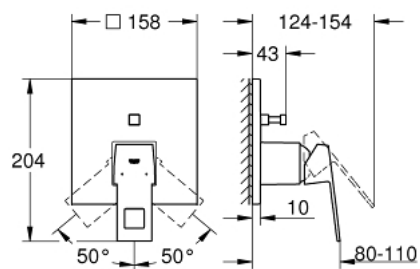

24 062 AL0 EUROCUBE SINGLE-LEVER MIXER WITH 2-WAY DIVERTER

PRODUCT DESCRIPTION

- Colour: brushed hard graphite
- trim set for GROHE Rapido SmartBox (35 600/35 604)
- GROHE SilkMove 46 mm ceramic cartridge
- GROHE LongLife finish
- GROHE FastFixation escutcheon with covered shaft sealing and covered fixing
- metal escutcheon, retroactively 6° adjustable
- metal lever
- automatic 2-way diverter
- without roughing-in set 35 600/35 604 (please order separately)
- flow performance: outlet B = 27 l/min, outlet C = 27 l/min

24 062 AL0 EUROCUBE SINGLE-LEVER MIXER WITH 2-WAY DIVERTER

SPARE PARTS, March 2019 – now

- 1: Lever (Spare part-nr. 46782AL0)
- 2: Escutcheon (Spare part-nr. 48431AL0)
- 3: Mounting plate (Spare part-nr. 48438000)
- 4: Shield (Spare part-nr. 46784AL0)
- 5: Diverter (Spare part-nr. 48442AL0)
- 6: Cartridge (Spare part-nr. 46048000)
- 7: Non-return valve (Spare part-nr. 49085000)
- 8: Ball seal dia. 9x6.8 mm (Spare part-nr. 48360000)
- 9: Temperature limiter (Spare part-nr. 46375000)*
- 10: Backflow protection combination (EN1717) (Spare part-nr. 14055000)*
- 11: Universal extension set single-lever mixers, 25 mm (Spare part-nr. 14056000)*
- 12: Diverter (Spare part-nr. 48444AL0)*
- 13: Universal extension set single-lever mixers, 50 mm (Spare part-nr. 14057000)*
- 14: Diverter (Spare part-nr. 48445AL0)*