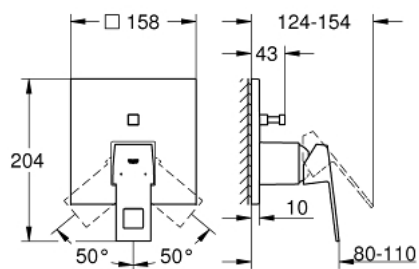

### PRODUCT DESCRIPTION

- Colour: Supersteel
- trim set for GROHE Rapido SmartBox (35 600/35 604)
- GROHE SilkMove 46 mm ceramic cartridge
- GROHE LongLife finish
- GROHE FastFixation escutcheon with covered shaft sealing and covered fixing
- metal escutcheon, retroactively 6° adjustable
- metal lever
- automatic 2-way diverter
- without roughing-in set 35 600/35 604 (please order separately)
- flow performance: outlet B = 27 l/min, outlet C = 27 l/min

### SPARE PARTS, September 2018 – now

- 1: Lever (Spare part-nr. 46782DC0)
- 2: Escutcheon (Spare part-nr. 48431DC0)
- 3: Mounting plate (Spare part-nr. 48438000)
- 4: Shield (Spare part-nr. 46784DC0)
- 5: Diverter (Spare part-nr. 48442DC0)
- 6: Cartridge (Spare part-nr. 46048000)
- 7: Non-return valve (Spare part-nr. 49085000)
- 8: Ball seal dia. 9x6.8 mm (Spare part-nr. 48360000)
- 9: Temperature limiter (Spare part-nr. 46375000)\*
- 10: Backflow protection combination (EN1717) (Spare part-nr. 14055000)\*
- 11: Universal extension set single-lever mixers, 25 mm (Spare part-nr. 1405600)\*
- 12: Diverter (Spare part-nr. 48444DC0)\*
- 13: Universal extension set single-lever mixers, 50 mm (Spare part-nr. 1405700)\*
- 14: Diverter (Spare part-nr. 48445DC0)\*