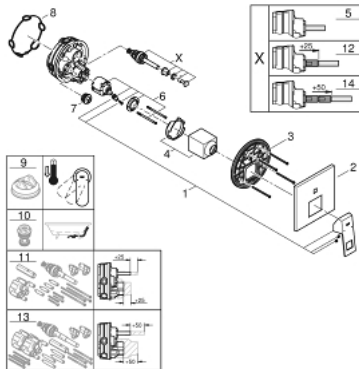

## 24 062 DC0 EUROCUBE SINGLE-LEVER MIXER WITH 2-WAY DIVERTER

### PRODUCT DESCRIPTION

- Colour: Supersteel
- trim set for GROHE Rapido SmartBox (35 600/35 604)
- GROHE SilkMove 46 mm ceramic cartridge
- GROHE LongLife finish
- GROHE FastFixation escutcheon with covered shaft sealing and covered fixing
- metal escutcheon, retroactively 6° adjustable
- metal lever
- automatic 2-way diverter
- without roughing-in set 35 600/35 604 (please order separately)
- flow performance: outlet B = 27 l/min, outlet C = 27 l/min

### SPARE PARTS, September 2018 – now

- 1: Lever (Spare part-nr. 46782DC0)
- 2: Escutcheon (Spare part-nr. 48431DC0)
- 3: Mounting plate (Spare part-nr. 48438000)
- 4: Shield (Spare part-nr. 46784DC0)
- 5: Diverter (Spare part-nr. 48442DC0)
- 6: Cartridge (Spare part-nr. 46048000)
- 7: Non-return valve (Spare part-nr. 49085000)
- 8: Ball seal dia. 9x6.8 mm (Spare part-nr. 48360000)
- 9: Temperature limiter (Spare part-nr. 46375000)\*
- 10: Backflow protection combination (EN1717) (Spare part-nr. 14055000)\*
- 11: Universal extension set single-lever mixers, 25 mm (Spare part-nr. 1405600)\*
- 12: Diverter (Spare part-nr. 48444DC0)\*
- 13: Universal extension set single-lever mixers, 50 mm (Spare part-nr. 1405700)\*
- 14: Diverter (Spare part-nr. 48445DC0)\*