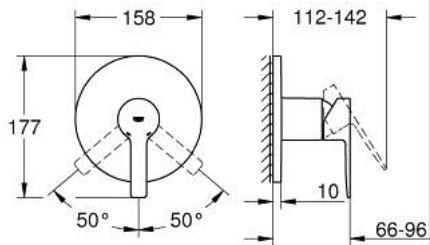

24 063 AL1 LINEARE SINGLE-LEVER SHOWER MIXER

PRODUCT DESCRIPTION

- Colour: brushed hard graphite
- trim set for GROHE Rapido SmartBox (35 600/35 604)
- GROHE SilkMove 46 mm ceramic cartridge
- GROHE LongLife finish
- FastFixation escutcheon with covered shaft sealing and covered fixing
- metal escutcheon, retroactively 6° adjustable
- metal lever
- without roughing-in set 35 600/35 604 (please order separately)
- flow performance: outlet B or C = 30 l/min

24 063 AL1 LINEARE SINGLE-LEVER SHOWER MIXER

SPARE PARTS, March 2019 – now

1: Lever (Spare part-nr. 46988AL0)

1: Escutcheon (Spare part-nr. 48428AL0)

3: Mounting plate (Spare part-nr. 48439000)

4: Shield (Spare part-nr. 09038AL0)

5: Cartridge (Spare part-nr. 46048000)

6: Ball seal dia. 9x6.8 mm (Spare part-nr. 48360000)

7: Temperature limiter (Spare part-nr. 46375000)*

8: Universal extension set single-lever mixers, 25 mm (Spare part-nr. 14056000

)*

9: Universal extension set single-lever mixers, 50 mm (Spare part-nr. 14057000

)*

* Optional accessories