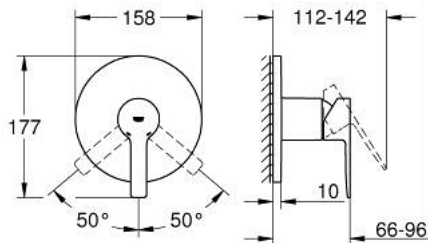

24 063 AL1 LINEARE SINGLE-LEVER SHOWER MIXER

PRODUCT DESCRIPTION

- Colour: brushed hard graphite
- trim set for GROHE Rapido SmartBox (35 600/35 604)
- GROHE SilkMove 46 mm ceramic cartridge
- GROHE LongLife finish
- GROHE FastFixation escutcheon with covered shaft sealing and covered fixing
- metal escutcheon, retroactively 6° adjustable
- metal lever
- without roughing-in set 35 600/35 604 (please order separately)
- flow performance: outlet B or C = 30 l/min

24 063 AL1 LINEARE SINGLE-LEVER SHOWER MIXER

SPARE PARTS, March 2019 – now

1: Lever (Spare part-nr. 46988AL0)

1: Escutcheon (Spare part-nr. 48428AL0)

3: Mounting plate (Spare part-nr. 48439000)

4: Shield (Spare part-nr. 09038AL0)

5: Cartridge (Spare part-nr. 46048000)

6: Ball seal dia. 9x6.8 mm (Spare part-nr. 48360000)

7: Temperature limiter (Spare part-nr. 46375000)*

8: Universal extension set single-lever mixers, 25 mm (Spare part-nr. 14056000

)*

9: Universal extension set single-lever mixers, 50 mm (Spare part-nr. 14057000

)*

* Optional accessories