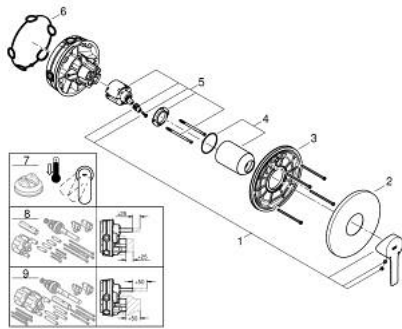

24 063 AL1 LINEARE SINGLE-LEVER SHOWER MIXER

PRODUCT DESCRIPTION

- Colour: brushed hard graphite
- trim set for GROHE Rapido SmartBox (35 600/35 604)
- GROHE SilkMove 46 mm ceramic cartridge
- GROHE LongLife finish
- FastFixation escutcheon with covered shaft sealing and covered fixing
- metal escutcheon, retroactively 6° adjustable
- metal lever
- without roughing-in set 35 600/35 604 (please order separately)
- flow performance: outlet B or C = 30 l/min

24 063 AL1 LINEARE SINGLE-LEVER SHOWER MIXER

SPARE PARTS, March 2019 – now

1: Lever (Spare part-nr. 46988AL0)

1: Escutcheon (Spare part-nr. 48428AL0)

3: Mounting plate (Spare part-nr. 48439000)

4: Shield (Spare part-nr. 09038AL0)

5: Cartridge (Spare part-nr. 46048000)

6: Ball seal dia. 9x6.8 mm (Spare part-nr. 48360000)

7: Temperature limiter (Spare part-nr. 46375000)*

8: Universal extension set single-lever mixers, 25 mm (Spare part-nr. 14056000

)*

9: Universal extension set single-lever mixers, 50 mm (Spare part-nr. 14057000

)*

* Optional accessories