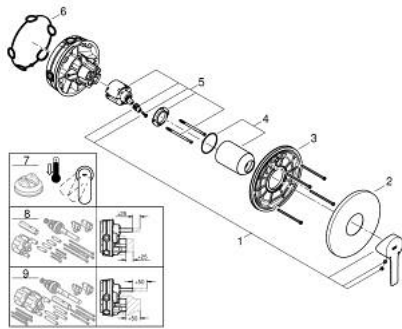

24 063 AL1 LINEARE SINGLE-LEVER SHOWER MIXER

PRODUCT DESCRIPTION

- Colour: brushed hard graphite
- trim set for GROHE Rapido SmartBox (35 600/35 604)
- GROHE SilkMove 46 mm ceramic cartridge
- GROHE LongLife finish
- GROHE FastFixation escutcheon with covered shaft sealing and covered fixing
- metal escutcheon, retroactively 6° adjustable
- metal lever
- without roughing-in set 35 600/35 604 (please order separately)
- flow performance: outlet B or C = 30 l/min

24 063 AL1 LINEARE SINGLE-LEVER SHOWER MIXER

SPARE PARTS, March 2019 – now

1: Lever (Spare part-nr. 46988AL0)

1: Escutcheon (Spare part-nr. 48428AL0)

3: Mounting plate (Spare part-nr. 48439000)

4: Shield (Spare part-nr. 09038AL0)

5: Cartridge (Spare part-nr. 46048000)

6: Ball seal dia. 9x6.8 mm (Spare part-nr. 48360000)

7: Temperature limiter (Spare part-nr. 46375000)*

8: Universal extension set single-lever mixers, 25 mm (Spare part-nr. 14056000

)*

9: Universal extension set single-lever mixers, 50 mm (Spare part-nr. 14057000

)*

* Optional accessories