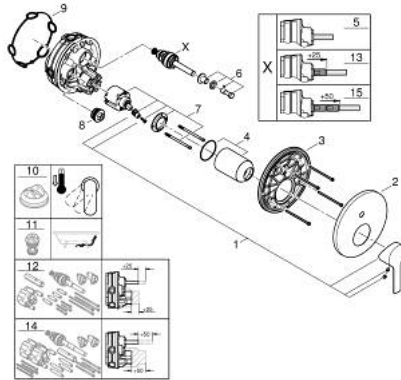

## 24 064 AL1 LINEARE SINGLE-LEVER MIXER WITH 2-WAY DIVERTER

### PRODUCT DESCRIPTION

- Colour: brushed hard graphite
- trim set for GROHE Rapido SmartBox (35 600/35 604)
- GROHE SilkMove 46 mm ceramic cartridge
- GROHE LongLife finish
- GROHE FastFixation escutcheon with covered shaft sealing and covered fixing
- metal escutcheon, retroactively 6° adjustable
- metal lever
- automatic 2-way diverter
- without roughing-in set 35 600/35 604 (please order separately)
- flow performance: outlet B = 27 l/min, outlet C = 27 l/min

### SPARE PARTS, April 2024 – now

- 1: Lever (Spare part-nr. 46988AL0)
  - 2: Escutcheon (Spare part-nr. 48429AL0)
  - 3: Mounting plate (Spare part-nr. 48440000)
  - 4: Shield (Spare part-nr. 09038AL0)
  - 5: Diverter (Spare part-nr. 48634000)
  - 6: Diverter knob (Spare part-nr. 48637AL0)
  - 7: Cartridge (Spare part-nr. 46048000)
  - 8: Non-return valve (Spare part-nr. 49085000)
  - 9: Ball seal dia. 9x6.8 mm (Spare part-nr. 48360000)
  - 10: Temperature limiter (Spare part-nr. 46375000)\*
  - 11: Backflow protection combination (EN1717) (Spare part-nr. 14055000)\*
  - 12: Universal extension set single-lever mixers, 25 mm (Spare part-nr. 14056000)\*
  - 13: diverter (Spare part-nr. 48635000)\*
  - 14: Universal extension set single-lever mixers, 50 mm (Spare part-nr. 14057000)\*
  - 15: diverter (Spare part-nr. 48636000)\*
- \* Optional accessories