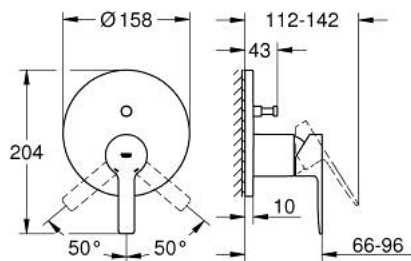

24 064 AL1 LINEARE SINGLE-LEVER MIXER WITH 2-WAY DIVERTER

PRODUCT DESCRIPTION

- Colour: brushed hard graphite
- trim set for GROHE Rapido SmartBox (35 600/35 604)
- GROHE SilkMove 46 mm ceramic cartridge
- GROHE LongLife finish
- FastFixation escutcheon with covered shaft sealing and covered fixing
- metal escutcheon, retroactively 6° adjustable
- metal lever
- automatic 2-way diverter
- without roughing-in set 35 600/35 604 (please order separately)
- flow performance: outlet B = 27 l/min, outlet C = 27 l/min

24 064 AL1 LINEARE SINGLE-LEVER MIXER WITH 2-WAY DIVERTER

SPARE PARTS, April 2024 – now

- 1: Lever (Spare part-nr. 46988AL0)
 - 2: Escutcheon (Spare part-nr. 48429AL0)
 - 3: Mounting plate (Spare part-nr. 48440000)
 - 4: Shield (Spare part-nr. 09038AL0)
 - 5: Diverter (Spare part-nr. 48634000)
 - 6: Diverter knob (Spare part-nr. 48637AL0)
 - 7: Cartridge (Spare part-nr. 46048000)
 - 8: Non-return valve (Spare part-nr. 49085000)
 - 9: Ball seal dia. 9x6.8 mm (Spare part-nr. 48360000)
 - 10: Temperature limiter (Spare part-nr. 46375000)*
 - 11: Backflow protection combination (EN1717) (Spare part-nr. 14055000)*
 - 12: Universal extension set single-lever mixers, 25 mm (Spare part-nr. 14056000)*
 - 13: diverter (Spare part-nr. 48635000)*
 - 14: Universal extension set single-lever mixers, 50 mm (Spare part-nr. 14057000)*
 - 15: diverter (Spare part-nr. 48636000)*
- * Optional accessories