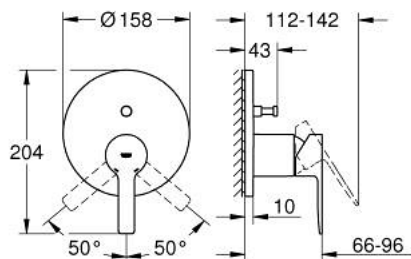

## 24 064 AL1 LINEARE SINGLE-LEVER MIXER WITH 2-WAY DIVERTER

### PRODUCT DESCRIPTION

- Colour: brushed hard graphite
- trim set for GROHE Rapido SmartBox (35 600/35 604)
- GROHE SilkMove 46 mm ceramic cartridge
- GROHE LongLife finish
- GROHE FastFixation escutcheon with covered shaft sealing and covered fixing
- metal escutcheon, retroactively 6° adjustable
- metal lever
- automatic 2-way diverter
- without roughing-in set 35 600/35 604 (please order separately)
- flow performance: outlet B = 27 l/min, outlet C = 27 l/min

### SPARE PARTS, April 2024 – now

- 1: Lever (Spare part-nr. 46988AL0)
  - 2: Escutcheon (Spare part-nr. 48429AL0)
  - 3: Mounting plate (Spare part-nr. 48440000)
  - 4: Shield (Spare part-nr. 09038AL0)
  - 5: Diverter (Spare part-nr. 48634000)
  - 6: Diverter knob (Spare part-nr. 48637AL0)
  - 7: Cartridge (Spare part-nr. 46048000)
  - 8: Non-return valve (Spare part-nr. 49085000)
  - 9: Ball seal dia. 9x6.8 mm (Spare part-nr. 48360000)
  - 10: Temperature limiter (Spare part-nr. 46375000)\*
  - 11: Backflow protection combination (EN1717) (Spare part-nr. 14055000)\*
  - 12: Universal extension set single-lever mixers, 25 mm (Spare part-nr. 14056000)\*
  - 13: diverter (Spare part-nr. 48635000)\*
  - 14: Universal extension set single-lever mixers, 50 mm (Spare part-nr. 14057000)\*
  - 15: diverter (Spare part-nr. 48636000)\*
- \* Optional accessories