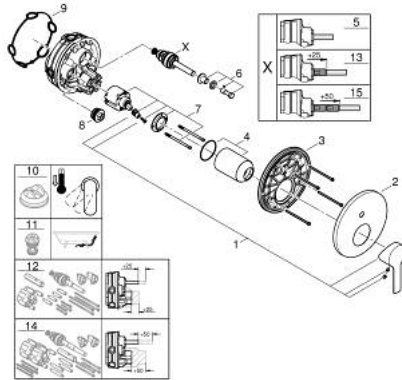

24 064 AL1 LINEARE SINGLE-LEVER MIXER WITH 2-WAY DIVERTER

PRODUCT DESCRIPTION

- Colour: brushed hard graphite
- trim set for GROHE Rapido SmartBox (35 600/35 604)
- GROHE SilkMove 46 mm ceramic cartridge
- GROHE LongLife finish
- FastFixation escutcheon with covered shaft sealing and covered fixing
- metal escutcheon, retroactively 6° adjustable
- metal lever
- automatic 2-way diverter
- without roughing-in set 35 600/35 604 (please order separately)
- flow performance: outlet B = 27 l/min, outlet C = 27 l/min

24 064 AL1 LINEARE SINGLE-LEVER MIXER WITH 2-WAY DIVERTER

SPARE PARTS, April 2024 – now

- 1: Lever (Spare part-nr. 46988AL0)
 - 2: Escutcheon (Spare part-nr. 48429AL0)
 - 3: Mounting plate (Spare part-nr. 48440000)
 - 4: Shield (Spare part-nr. 09038AL0)
 - 5: Diverter (Spare part-nr. 48634000)
 - 6: Diverter knob (Spare part-nr. 48637AL0)
 - 7: Cartridge (Spare part-nr. 46048000)
 - 8: Non-return valve (Spare part-nr. 49085000)
 - 9: Ball seal dia. 9x6.8 mm (Spare part-nr. 48360000)
 - 10: Temperature limiter (Spare part-nr. 46375000)*
 - 11: Backflow protection combination (EN1717) (Spare part-nr. 14055000)*
 - 12: Universal extension set single-lever mixers, 25 mm (Spare part-nr. 14056000)*
 - 13: diverter (Spare part-nr. 48635000)*
 - 14: Universal extension set single-lever mixers, 50 mm (Spare part-nr. 14057000)*
 - 15: diverter (Spare part-nr. 48636000)*
- * Optional accessories