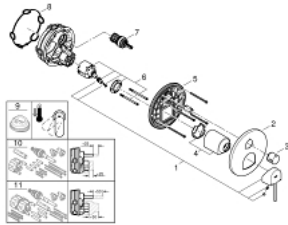

24 093 003 GROHE PLUS SINGLE-LEVER MIXER WITH 3-WAY DIVERTER

PRODUCT DESCRIPTION

- Colour: chrome
- trim set for GROHE Rapido SmartBox (35 600/35 604)
- GROHE SilkMove 46 mm ceramic cartridge
- GROHE LongLife finish
- GROHE FastFixation escutcheon with covered shaft sealing and covered fixing
- metal escutcheon, retroactively 6° adjustable
- metal lever
- 3-way diverter
- flow performance: outlet A = 27 l/min, outlet B = 27 l/min, outlet C = 27 l/min
- without floor installation plate

24 093 003 GROHE PLUS SINGLE-LEVER MIXER WITH 3-WAY DIVERTER

SPARE PARTS, August 2018 – now

- 1: Lever (Spare part-nr. 48496000)
- 2: Escutcheon (Spare part-nr. 49117000)
- 3: Diverter knob, round (Spare part-nr. 48447000)
- 4: Shield (Spare part-nr. 48495000)
- 5: Mounting plate (Spare part-nr. 49095000)
- 6: Cartridge (Spare part-nr. 46048000)
- 7: Diverter (Spare part-nr. 48448000)
- 8: Ball seal dia. 9x6.8 mm (Spare part-nr. 48360000)
- 9: Temperature limiter (Spare part-nr. 46308000)*
- 10: Universal extension set single-lever mixers, 25 mm (Spare part-nr. 1405600)*
- 11: Universal extension set single-lever mixers, 50 mm (Spare part-nr. 1405700)*