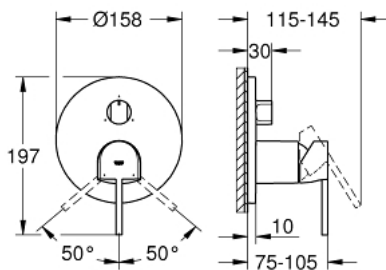

24 093 003 GROHE PLUS SINGLE-LEVER MIXER WITH 3-WAY DIVERTER

PRODUCT DESCRIPTION

- Colour: chrome
- trim set for GROHE Rapido SmartBox (35 600/35 604)
- GROHE SilkMove 46 mm ceramic cartridge
- GROHE LongLife finish
- GROHE FastFixation escutcheon with covered shaft sealing and covered fixing
- metal escutcheon, retroactively 6° adjustable
- metal lever
- 3-way diverter
- flow performance: outlet A = 27 l/min, outlet B = 27 l/min, outlet C = 27 l/min
- without floor installation plate

24 093 003 GROHE PLUS SINGLE-LEVER MIXER WITH 3-WAY DIVERTER

SPARE PARTS, August 2018 – now

- 1: Lever (Spare part-nr. 48496000)
- 2: Escutcheon (Spare part-nr. 49117000)
- 3: Diverter knob, round (Spare part-nr. 48447000)
- 4: Shield (Spare part-nr. 48495000)
- 5: Mounting plate (Spare part-nr. 49095000)
- 6: Cartridge (Spare part-nr. 46048000)
- 7: Diverter (Spare part-nr. 48448000)
- 8: Ball seal dia. 9x6.8 mm (Spare part-nr. 48360000)
- 9: Temperature limiter (Spare part-nr. 46308000)*
- 10: Universal extension set single-lever mixers, 25 mm (Spare part-nr. 1405600)*
- 11: Universal extension set single-lever mixers, 50 mm (Spare part-nr. 1405700)*