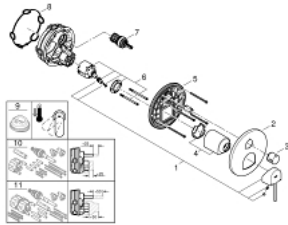

## 24 093 003 GROHE PLUS SINGLE-LEVER MIXER WITH 3-WAY DIVERTER

### PRODUCT DESCRIPTION

- Colour: chrome
- trim set for GROHE Rapido SmartBox (35 600/35 604)
- GROHE SilkMove 46 mm ceramic cartridge
- GROHE LongLife finish
- GROHE FastFixation escutcheon with covered shaft sealing and covered fixing
- metal escutcheon, retroactively 6° adjustable
- metal lever
- 3-way diverter
- flow performance: outlet A = 27 l/min, outlet B = 27 l/min, outlet C = 27 l/min
- without rough-in set (sold separately)

### SPARE PARTS, 8月 2018 – now

- 1: Lever (Spare part-nr. 48496000)
- 2: Escutcheon (Spare part-nr. 49117000)
- 3: Diverter knob, round (Spare part-nr. 48447000)
- 4: Cap (Spare part-nr. 48495000)
- 5: Mounting plate (Spare part-nr. 49095000)
- 6: Cartridge (Spare part-nr. 46048000)
- 7: Diverter (Spare part-nr. 48448000)
- 8: Seal (Spare part-nr. 48360000)
- 9: Temperature limiter (Spare part-nr. 46308000)\*
- 10: Universal extension set single-lever mixers, 25 mm (Spare part-nr. 14056000)\*
- 11: Universal extension set single-lever mixers, 50 mm (Spare part-nr. 14057000)\*