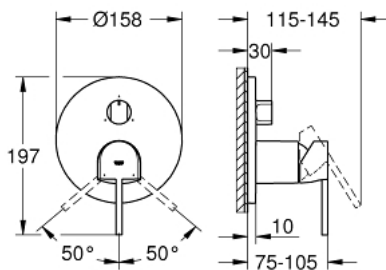

## 24 093 003 GROHE PLUS SINGLE-LEVER MIXER WITH 3-WAY DIVERTER

### PRODUCT DESCRIPTION

- Colour: chrome
- trim set for GROHE Rapido SmartBox (35 600/35 604)
- GROHE SilkMove 46 mm ceramic cartridge
- GROHE LongLife finish
- GROHE FastFixation escutcheon with covered shaft sealing and covered fixing
- metal escutcheon, retroactively 6° adjustable
- metal lever
- 3-way diverter
- flow performance: outlet A = 27 l/min, outlet B = 27 l/min, outlet C = 27 l/min
- without rough-in set (sold separately)

### SPARE PARTS, 8月 2018 – now

- 1: Lever (Spare part-nr. 48496000)
- 2: Escutcheon (Spare part-nr. 49117000)
- 3: Diverter knob, round (Spare part-nr. 48447000)
- 4: Cap (Spare part-nr. 48495000)
- 5: Mounting plate (Spare part-nr. 49095000)
- 6: Cartridge (Spare part-nr. 46048000)
- 7: Diverter (Spare part-nr. 48448000)
- 8: Seal (Spare part-nr. 48360000)
- 9: Temperature limiter (Spare part-nr. 46308000)\*
- 10: Universal extension set single-lever mixers, 25 mm (Spare part-nr. 14056000)\*
- 11: Universal extension set single-lever mixers, 50 mm (Spare part-nr. 14057000)\*