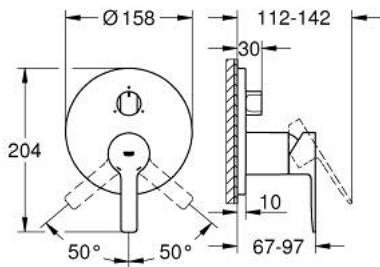

24 095 AL1 LINEARE SINGLE-LEVER MIXER WITH 3-WAY DIVERTER

PRODUCT DESCRIPTION

- Colour: brushed hard graphite
- trim set for GROHE Rapido SmartBox (35 600/35 604)
- GROHE SilkMove 46 mm ceramic cartridge
- GROHE LongLife finish
- GROHE FastFixation escutcheon with covered shaft sealing and covered fixing
- metal escutcheon, retroactively 6° adjustable
- metal lever
- 3-way diverter
- without roughing-in set 35 600/35 604 (please order separately)
- flow performance: outlet A = 27 l/min, outlet B = 27 l/min, outlet C = 27 l/min

24 095 AL1 LINEARE SINGLE-LEVER MIXER WITH 3-WAY DIVERTER

SPARE PARTS, March 2019 – now

- 1: Lever (Spare part-nr. 46988AL0)
- 2: Diverter knob, round (Spare part-nr. 48447AL0)
- 3: Escutcheon (Spare part-nr. 49105AL0)
- 4: Mounting plate (Spare part-nr. 49094000)
- 5: Shield (Spare part-nr. 09038AL0)
- 6: Cartridge (Spare part-nr. 46048000)
- 7: Diverter (Spare part-nr. 48448000)
- 8: Ball seal dia. 9x6.8 mm (Spare part-nr. 48360000)
- 9: Temperature limiter (Spare part-nr. 46308000)*
- 10: Universal extension set single-lever mixers, 25 mm (Spare part-nr. 1405600)*
- 11: Universal extension set single-lever mixers, 50 mm (Spare part-nr. 1405700)*