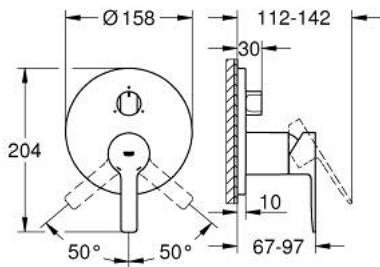

24 095 AL1 LINEARE SINGLE-LEVER MIXER WITH 3-WAY DIVERTER

PRODUCT DESCRIPTION

- Colour: brushed hard graphite
- trim set for GROHE Rapido SmartBox (35 600/35 604)
- GROHE SilkMove 46 mm ceramic cartridge
- GROHE LongLife finish
- FastFixation escutcheon with covered shaft sealing and covered fixing
- metal escutcheon, retroactively 6° adjustable
- metal lever
- 3-way diverter
- without roughing-in set 35 600/35 604 (please order separately)
- flow performance: outlet A = 27 l/min, outlet B = 27 l/min, outlet C = 27 l/min

24 095 AL1 LINEARE SINGLE-LEVER MIXER WITH 3-WAY DIVERTER

SPARE PARTS, March 2019 – now

- 1: Lever (Spare part-nr. 46988AL0)
 - 2: Diverter knob, round (Spare part-nr. 48447AL0)
 - 3: Escutcheon (Spare part-nr. 49105AL0)
 - 4: Mounting plate (Spare part-nr. 49094000)
 - 5: Shield (Spare part-nr. 09038AL0)
 - 6: Cartridge (Spare part-nr. 46048000)
 - 7: Diverter (Spare part-nr. 48448000)
 - 8: Ball seal dia. 9x6.8 mm (Spare part-nr. 48360000)
 - 9: Temperature limiter (Spare part-nr. 46308000)*
 - 10: Universal extension set single-lever mixers, 25 mm (Spare part-nr. 14056000)*
 - 11: Universal extension set single-lever mixers, 50 mm (Spare part-nr. 14057000)*
- * Optional accessories