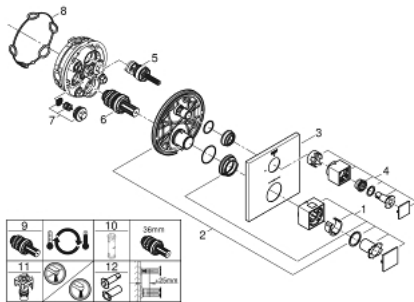

## 24 153 AL0 GROHTHERM CUBE THERMOSTATIC MIXER FOR 1 OUTLET WITH SHUT OFF VALVE

### PRODUCT DESCRIPTION

- Colour: brushed hard graphite
- trim set for GROHE Rapido SmartBox (35 600/35 604)
- GROHE TurboStat - compact cartridge with wax thermostatic element
- GROHE LongLife finish
- GROHE FastFixation escutcheon with covered shaft sealing and covered fixing
- metal escutcheon, retroactively 6° adjustable
- GROHE SafeStop - safety button at 38°C
- GROHE SafeStop Plus - optional temperature limiter at 43°C or 46°C included
- built-in non-return valves and dirt strainers
- ceramic stop valve, 120°
- without roughing-in set 35 600/35 604 (please order separately)
- flow performance: outlet B = 27 l/min, outlet C = 30 l/min

### SPARE PARTS, March 2019 – June 2021

- 1: Temperature control handle (Spare part-nr. 49091AL0)
- 2: Mounting plate (Spare part-nr. 49080000)
- 3: Escutcheon (Spare part-nr. 49109AL0)
- 4: Shut-off handle Aquadimmer (Spare part-nr. 49092AL0)
- 5: Aquadimmer (Spare part-nr. 49084000)
- 6: Thermostatic compact cartridge 3/4" (Spare part-nr. 49028000)
- 7: Non-return valve (Spare part-nr. 49085000)
- 8: Ball seal dia. 9x6.8 mm (Spare part-nr. 48360000)
- 9: GROHE TurboStat cartridge 3/4" (Spare part-nr. 49003000)\*
- 10: Socket spanner (Spare part-nr. 49059000)\*
- 11: Service stops (Spare part-nr. 1405300M)\*
- 12: Universal extension set 2-handle thermostats, 25 mm (Spare part-nr. 14058000)\*