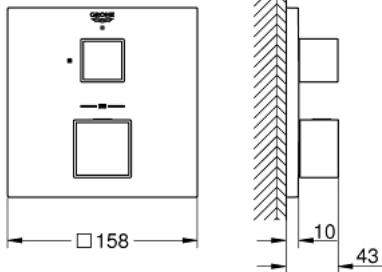

### PRODUCT DESCRIPTION

- Colour: brushed hard graphite
- trim set for GROHE Rapido SmartBox (35 600/35 604)
- GROHE TurboStat - compact cartridge with wax thermostatic element
- GROHE LongLife finish
- GROHE FastFixation escutcheon with covered shaft sealing and covered fixing
- metal escutcheon, retroactively 6° adjustable
- GROHE SafeStop - safety button at 38°C
- GROHE SafeStop Plus - optional temperature limiter at 43°C or 46°C included
- built-in non-return valves and dirt strainers
- ceramic stop valve, 120°
- without roughing-in set 35 600/35 604 (please order separately)
- flow performance: outlet B = 27 l/min, outlet C = 30 l/min